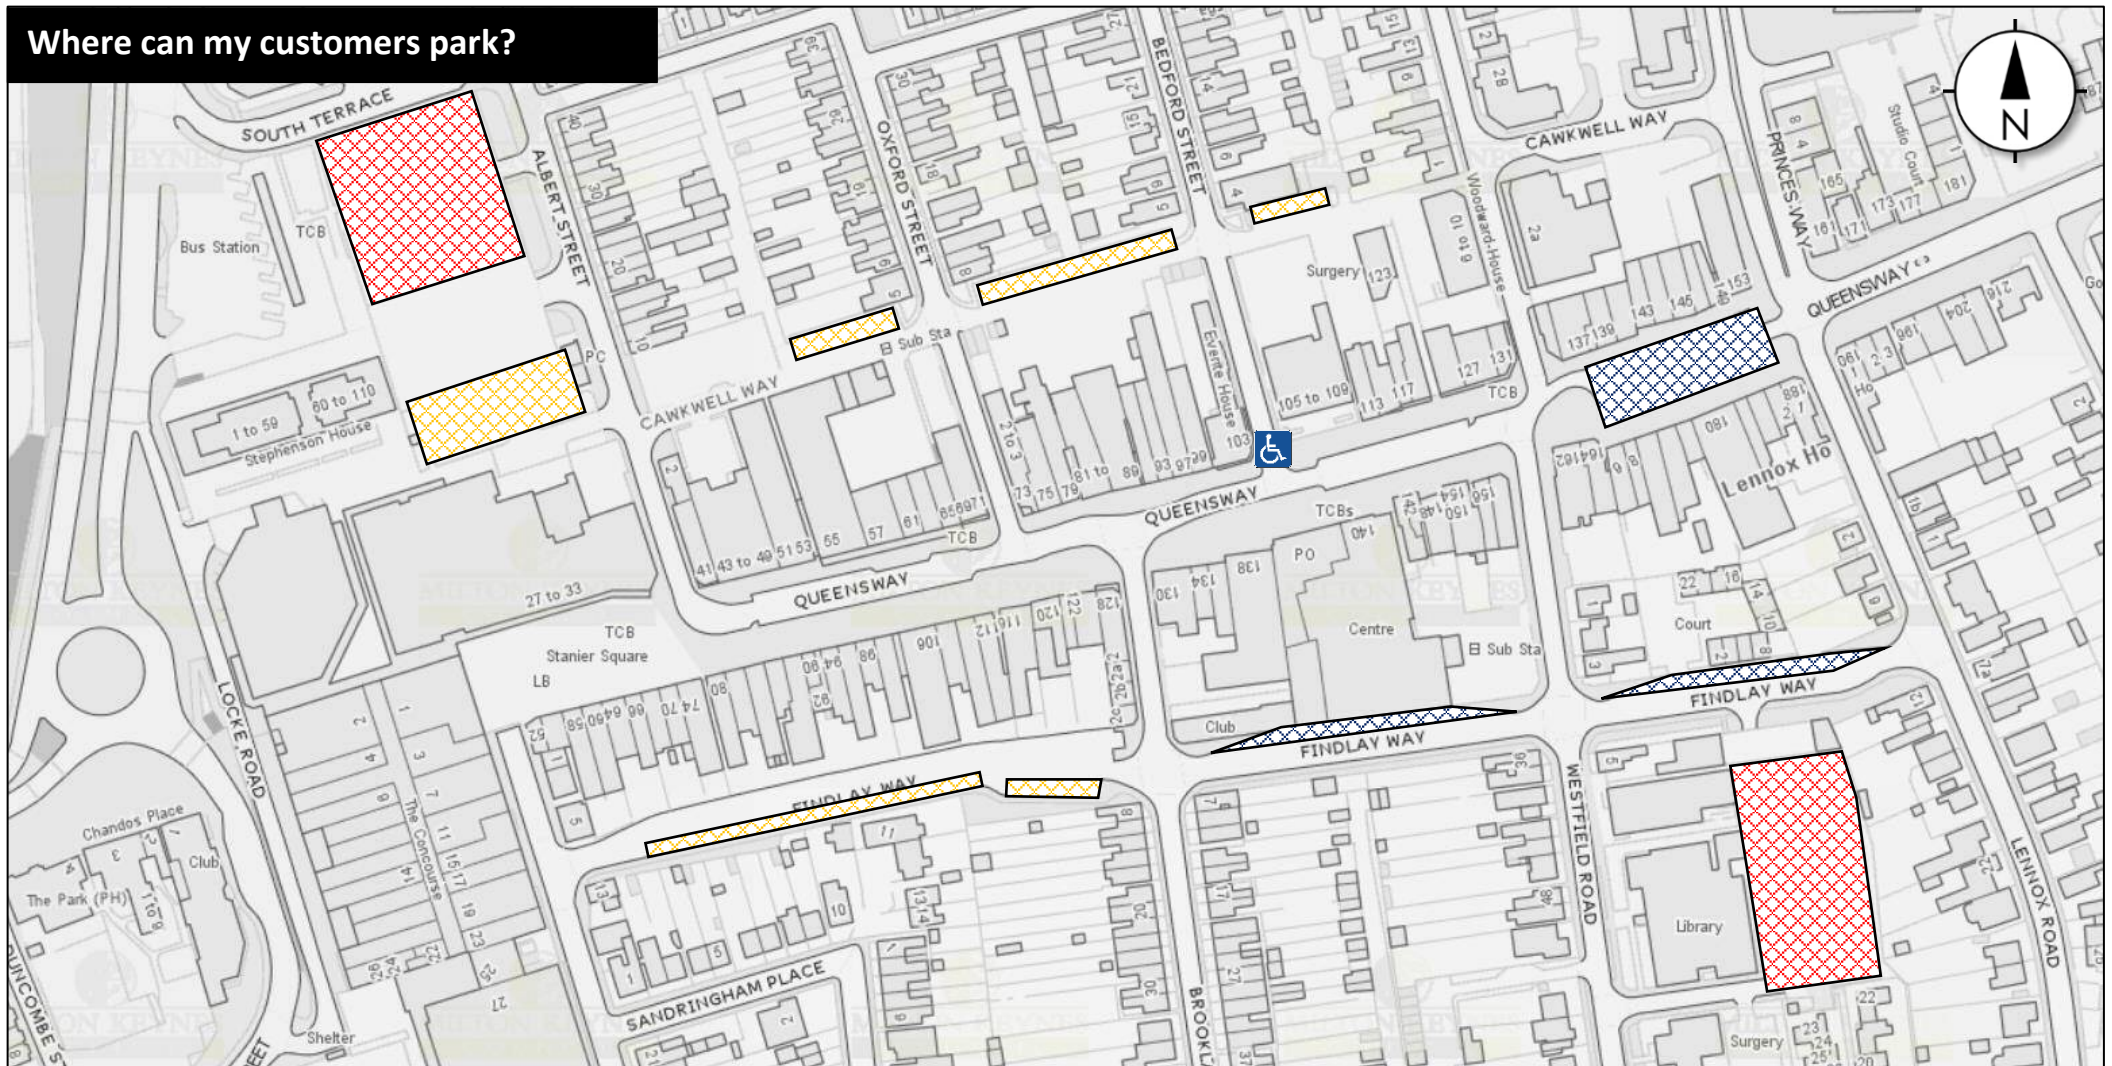

Where can my customers park?

KEY:

	Short Term Parking (1-hour max stay)
	Short Term Parking (2-hours max stay)
	Long Term Parking (Unlimited stay)
	Additional disabled parking bays