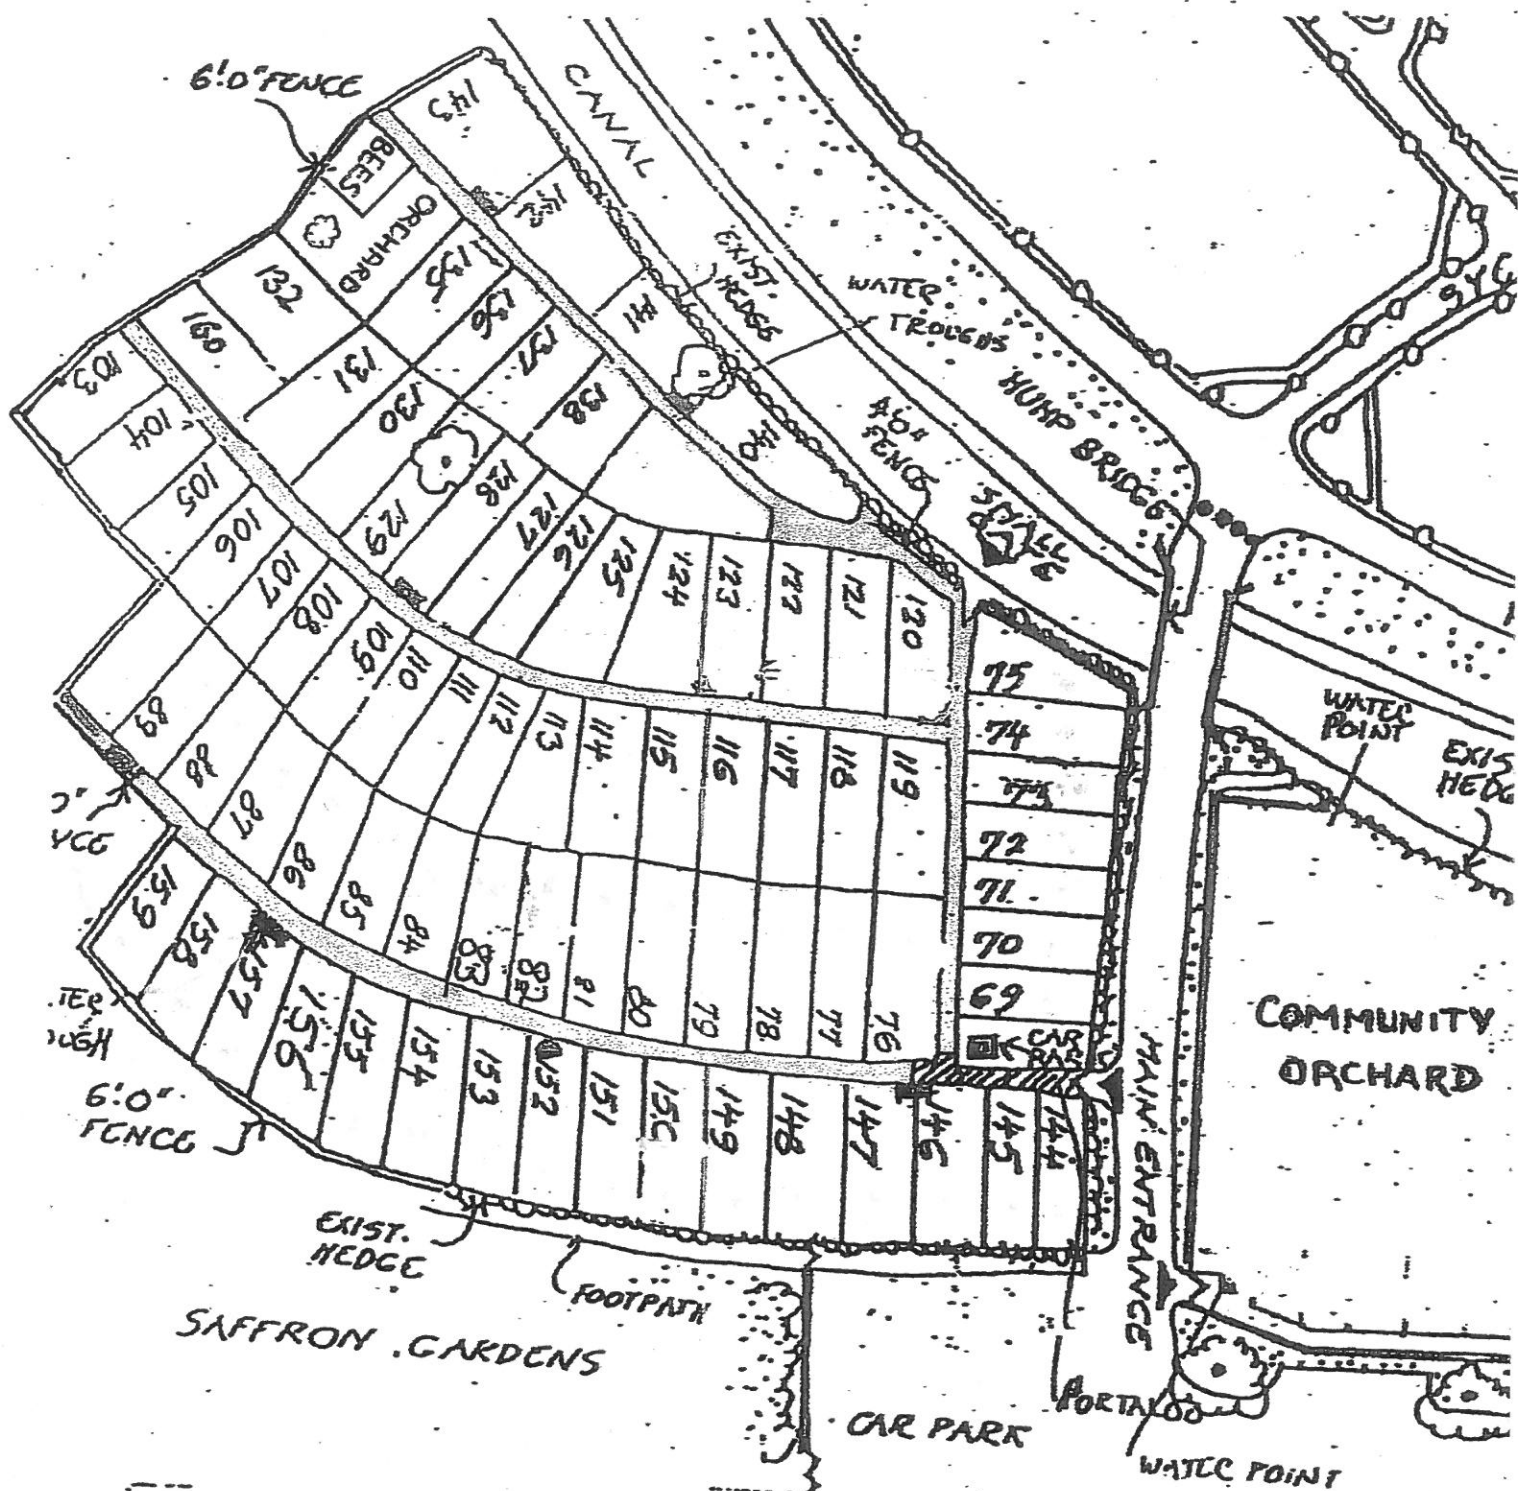

Manor Fields Allotments – Fenny Stratford

SITE REP – HOWARD CRONIN
DEPUTY – KEN MOTT