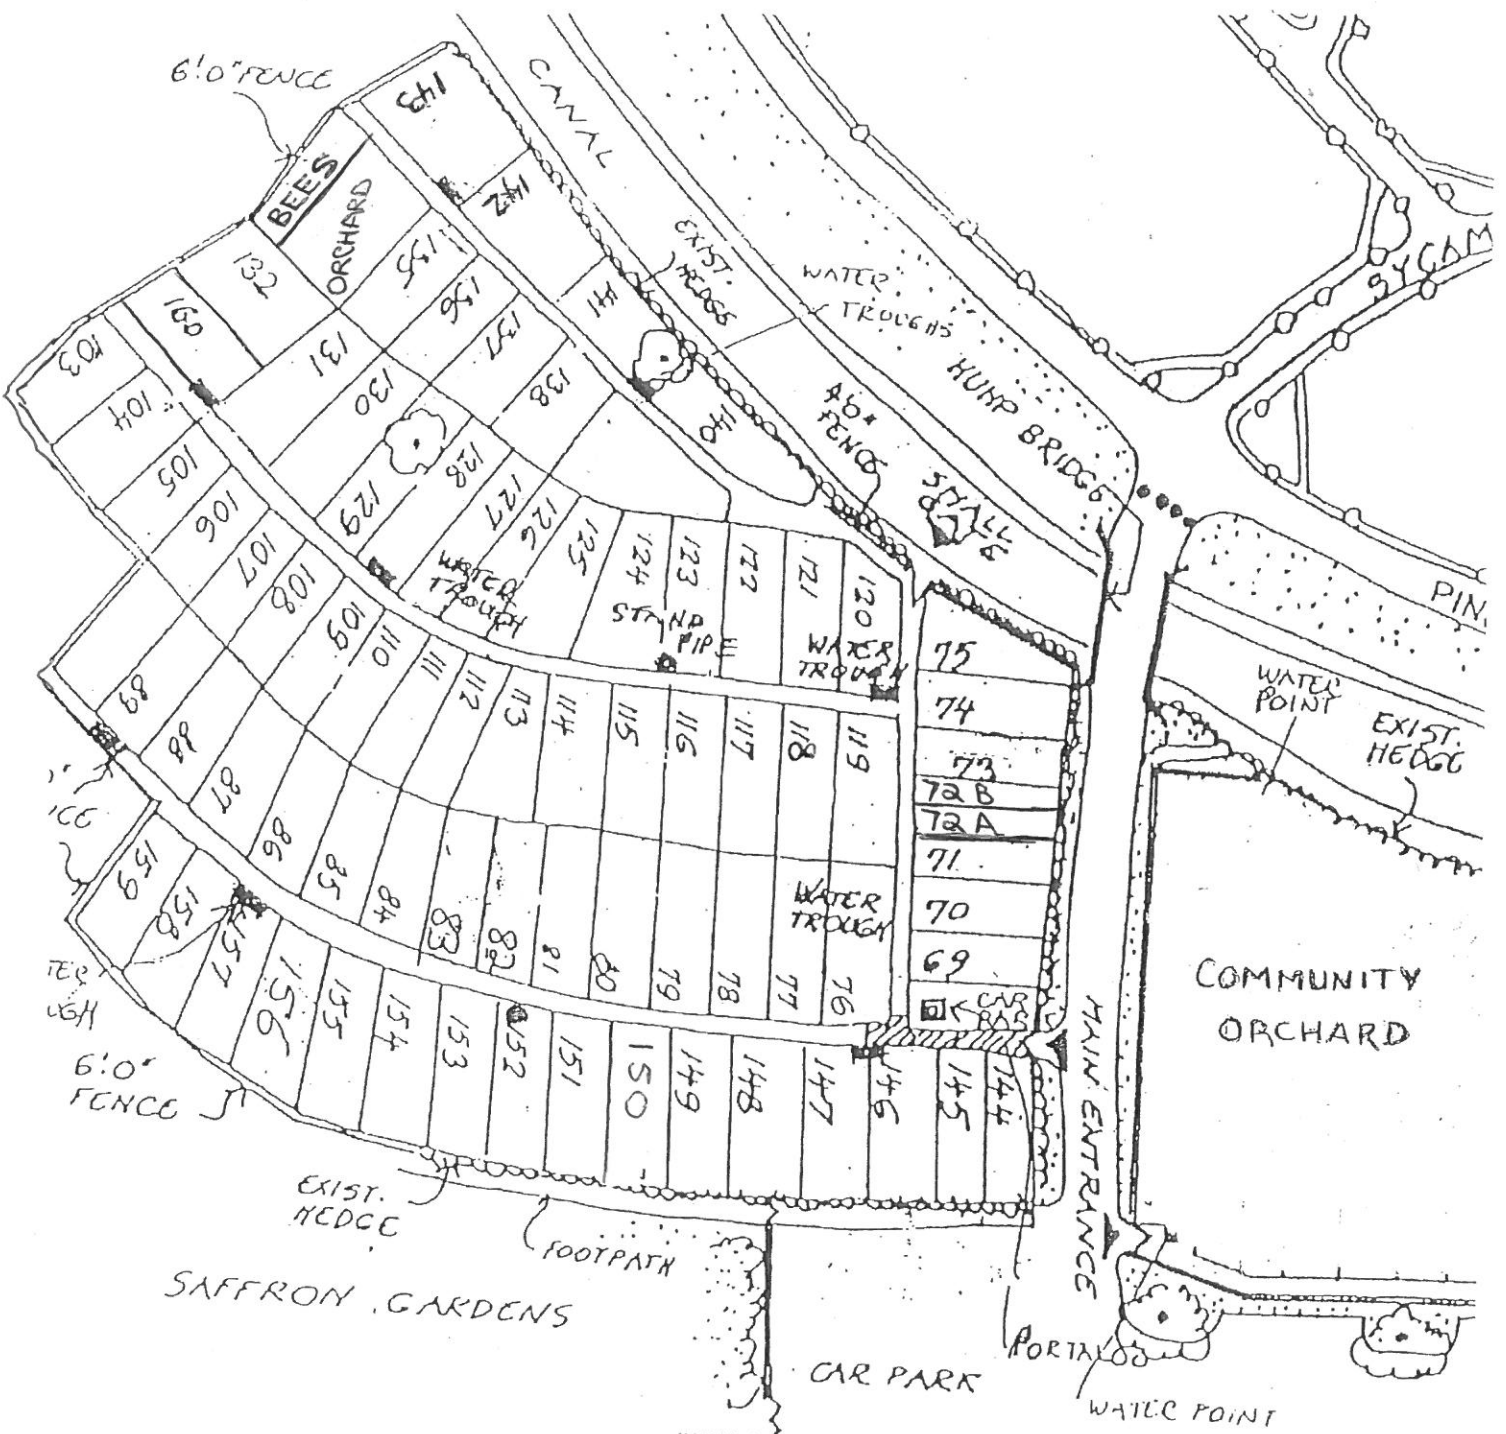

Manor Fields Allotments – Fenny Stratford

SITE REP – [REDACTED]

DEPUTY – KEN MOTT