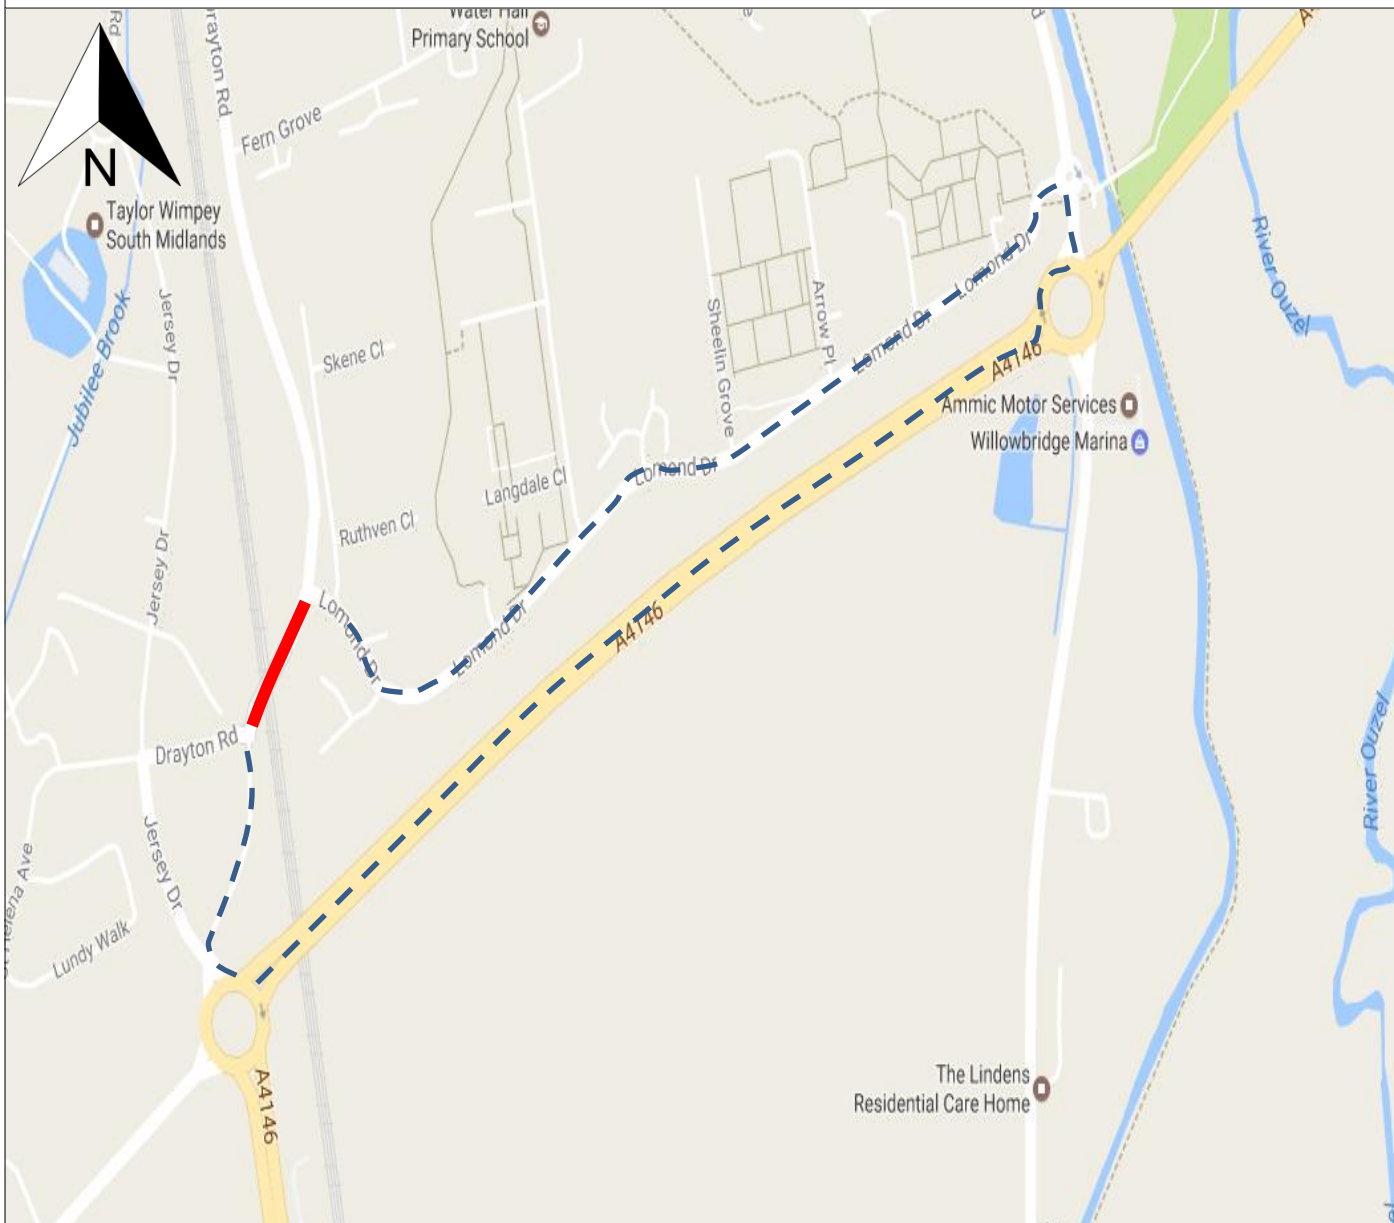

MAP FOR ORDER

— Length of road to be closed

- - - Alternative Route

Map referred to in the Council of the Borough of Milton Keynes (Drayton Road (Part), Bletchley) (Temporary Closure) Order 2021.

This map is not to scale