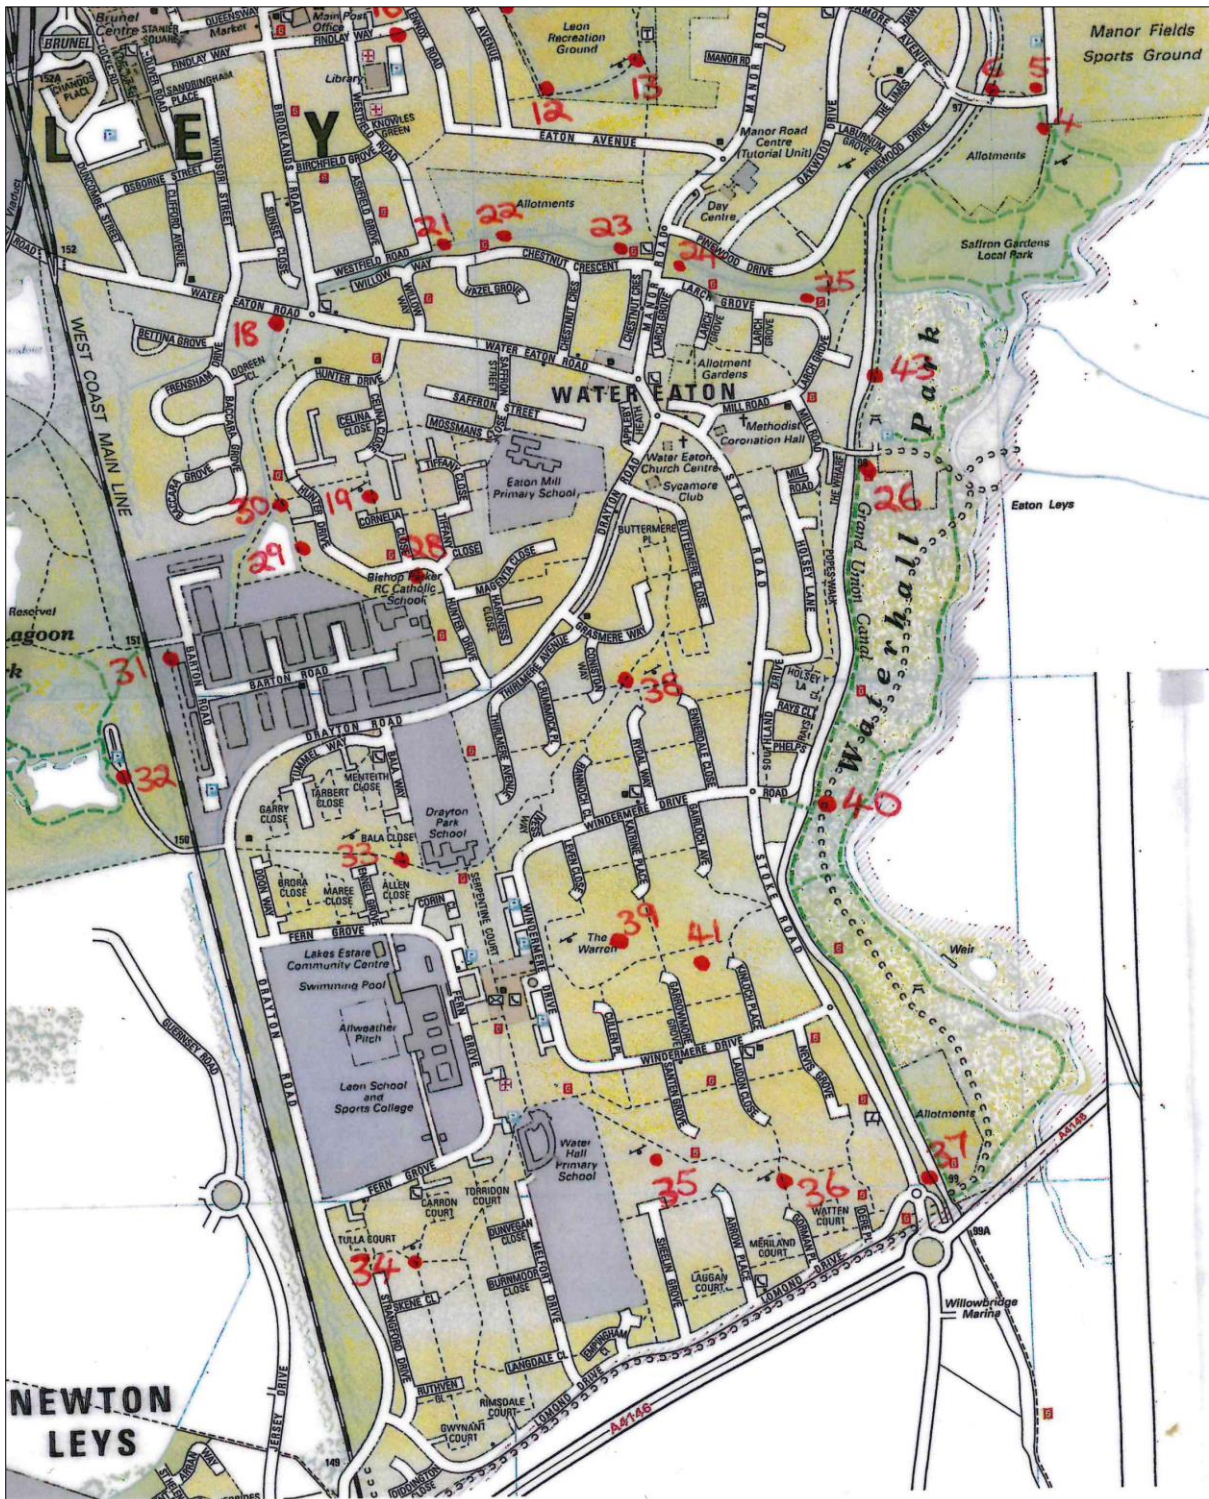

# Water Eaton Dog Bin Location Map

2014

74/76 Queensway, Bletchley, Milton Keynes. MK2 2SA Tel: (01908) 649469

Email: [info@bfstc.co.uk](mailto:info@bfstc.co.uk) Website: [www.bfstc.co.uk](http://www.bfstc.co.uk)