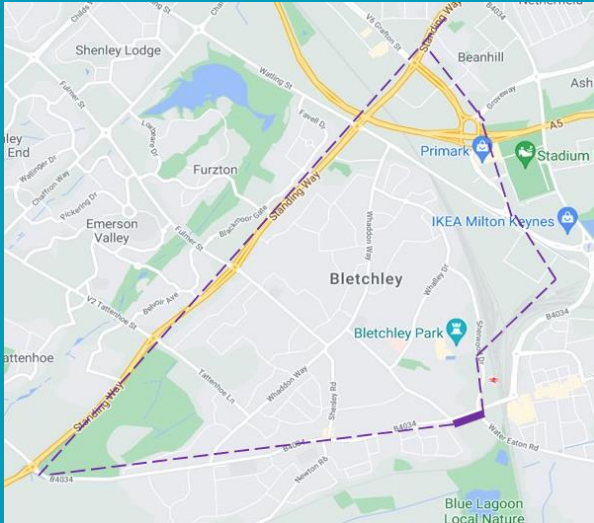

# Buckingham Road Night Time Road Closure

For more information, please visit  
[www.networkrail.co.uk/communities](http://www.networkrail.co.uk/communities)

# Bletchley

The purple block shows the closure and the dotted line shows the diversion route.

Dear Neighbour,

As part of our East West Rail project upgrade, we will be closing Buckingham Road between Water Eaton Road and the Brunel roundabout.