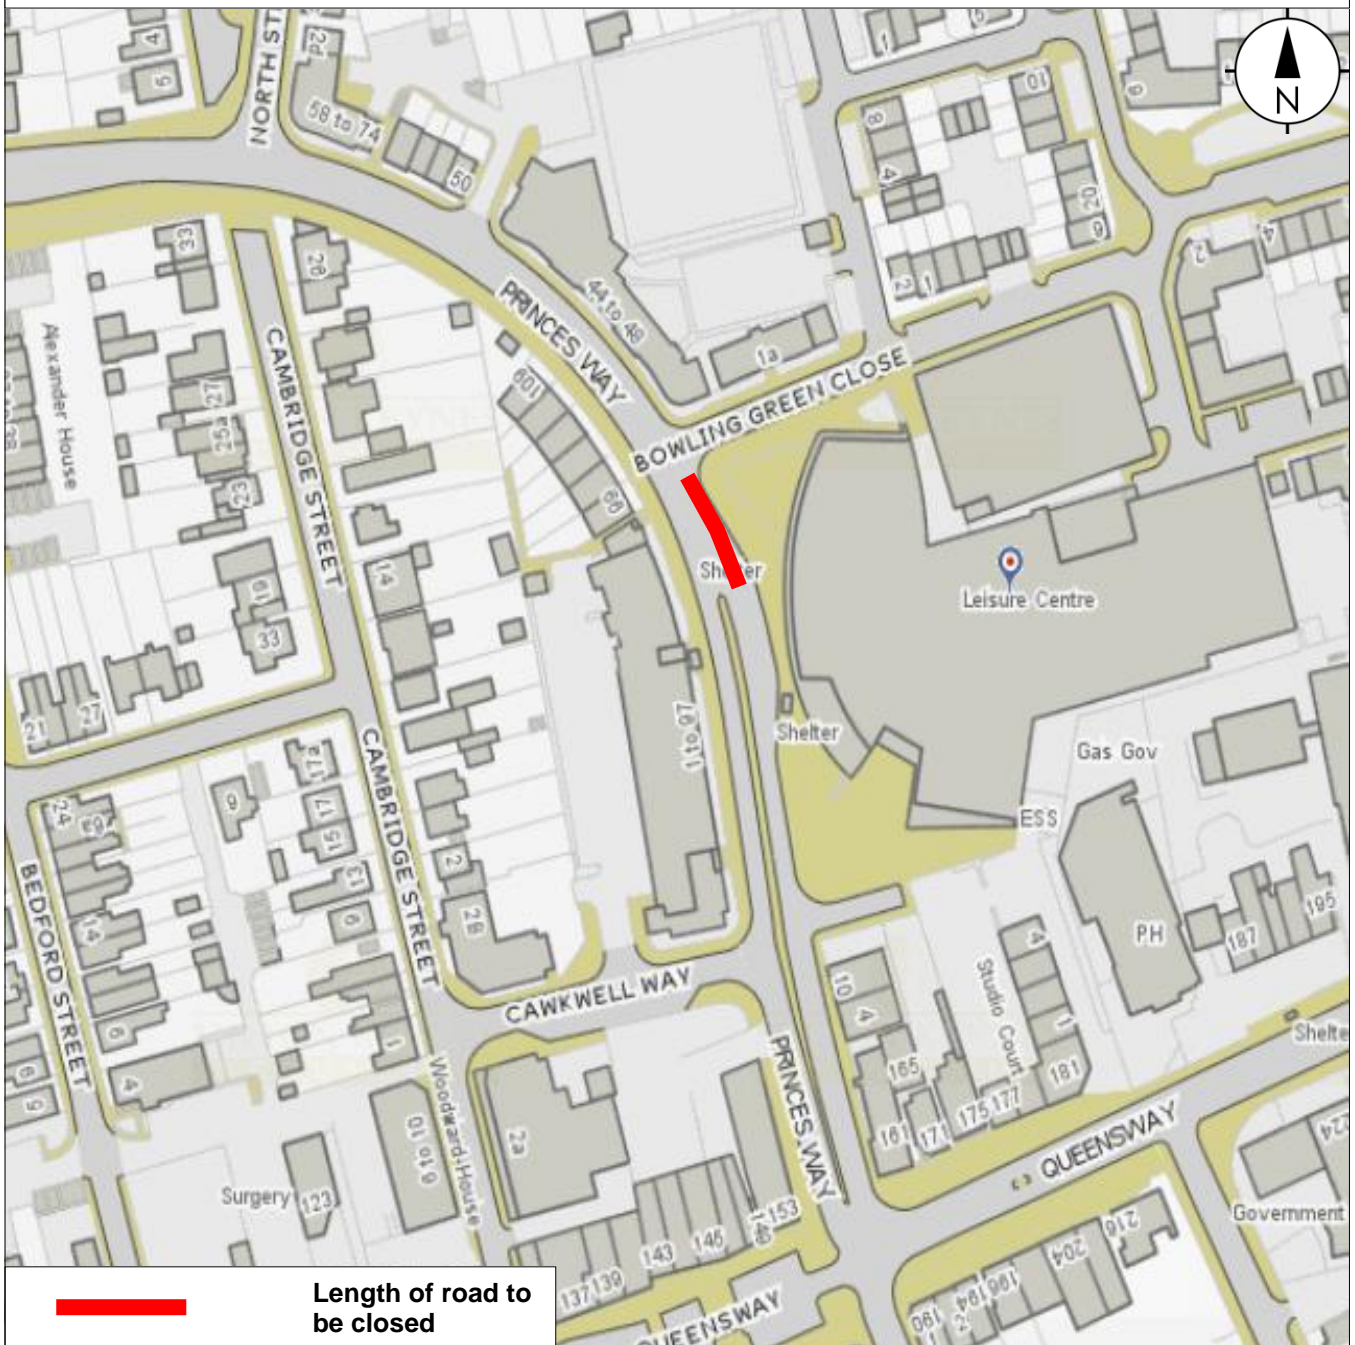

# MAP FOR ORDER

**Length of road to be closed**

Map referred to in the Council of the Borough of Milton Keynes (Various Roads in Sherrington, Newport Pagnell, Pennyland, Bletchley, Wavendon And Emerson Valley) (Temporary Closure) Order 2020.

This map is not to scale

The common seal of the Council of the Borough of Milton Keynes was hereunto affixed in the presence of:

.....  
**HEAD OF LEGAL SERVICES**