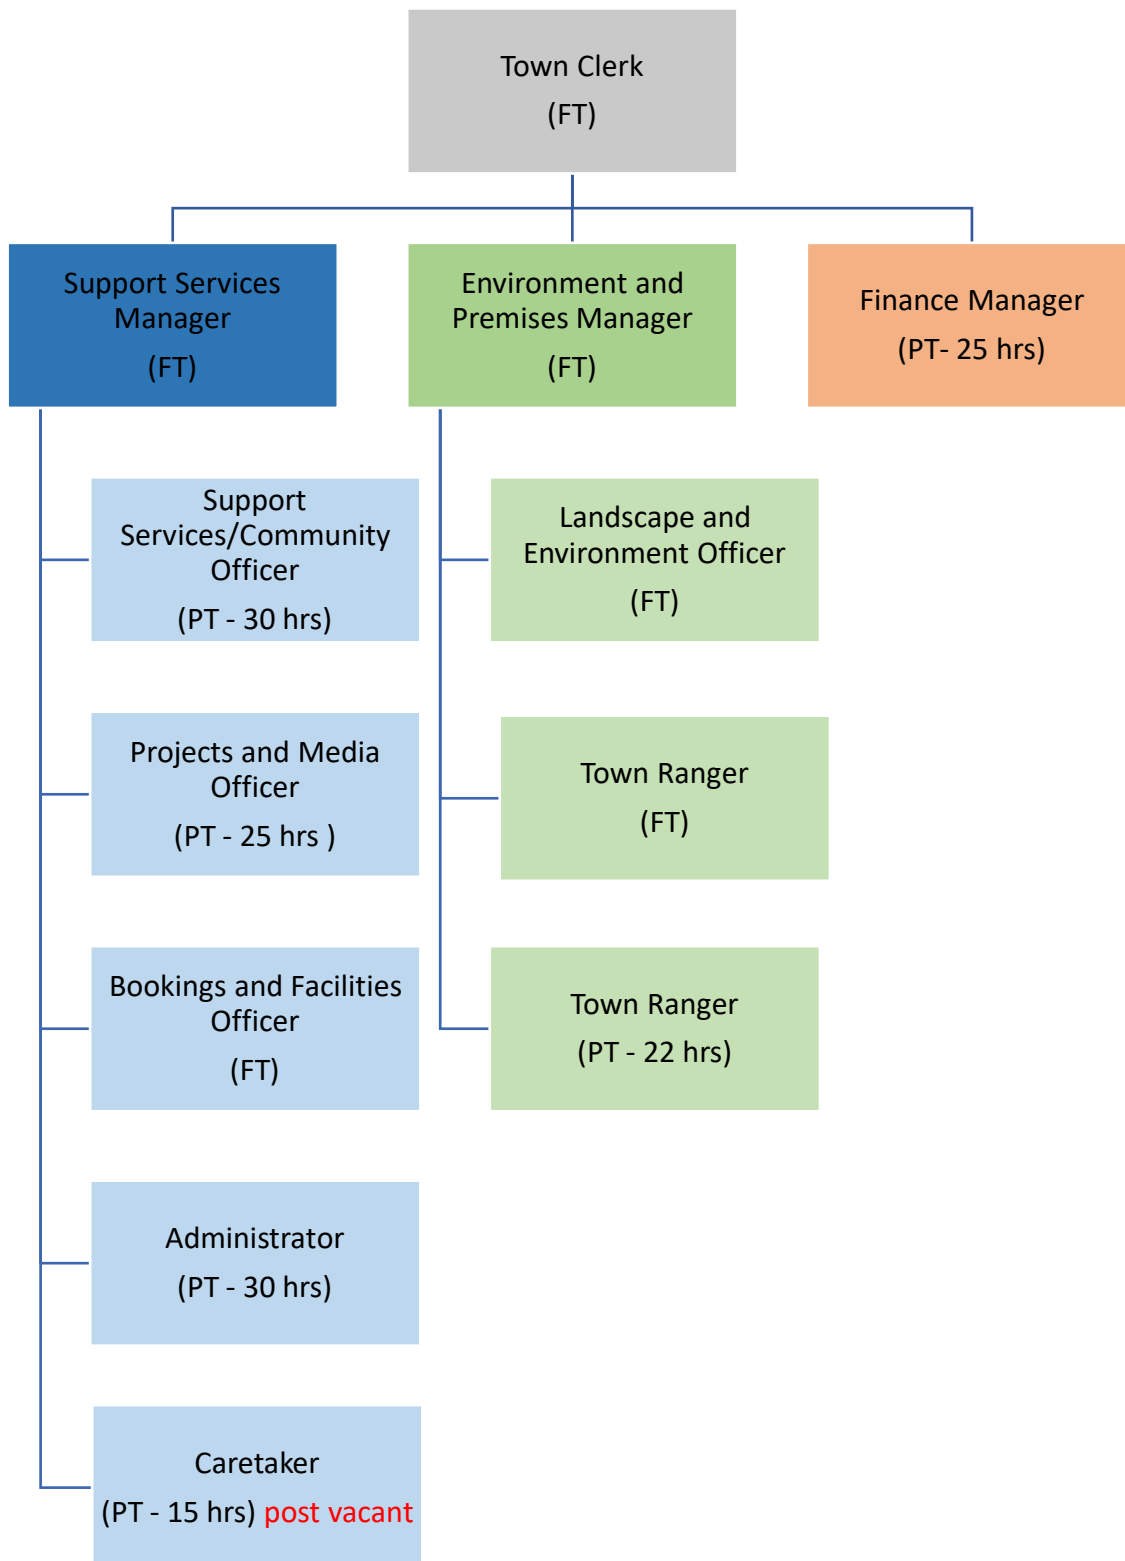

Bletchley and Fenny Stratford Town Council Staff Structure Chart 2022-2023

PT = Part-time employees FT = Full-time employees

Full time equivalent number of staff employed = **9.6** (excludes vacant caretaker post)