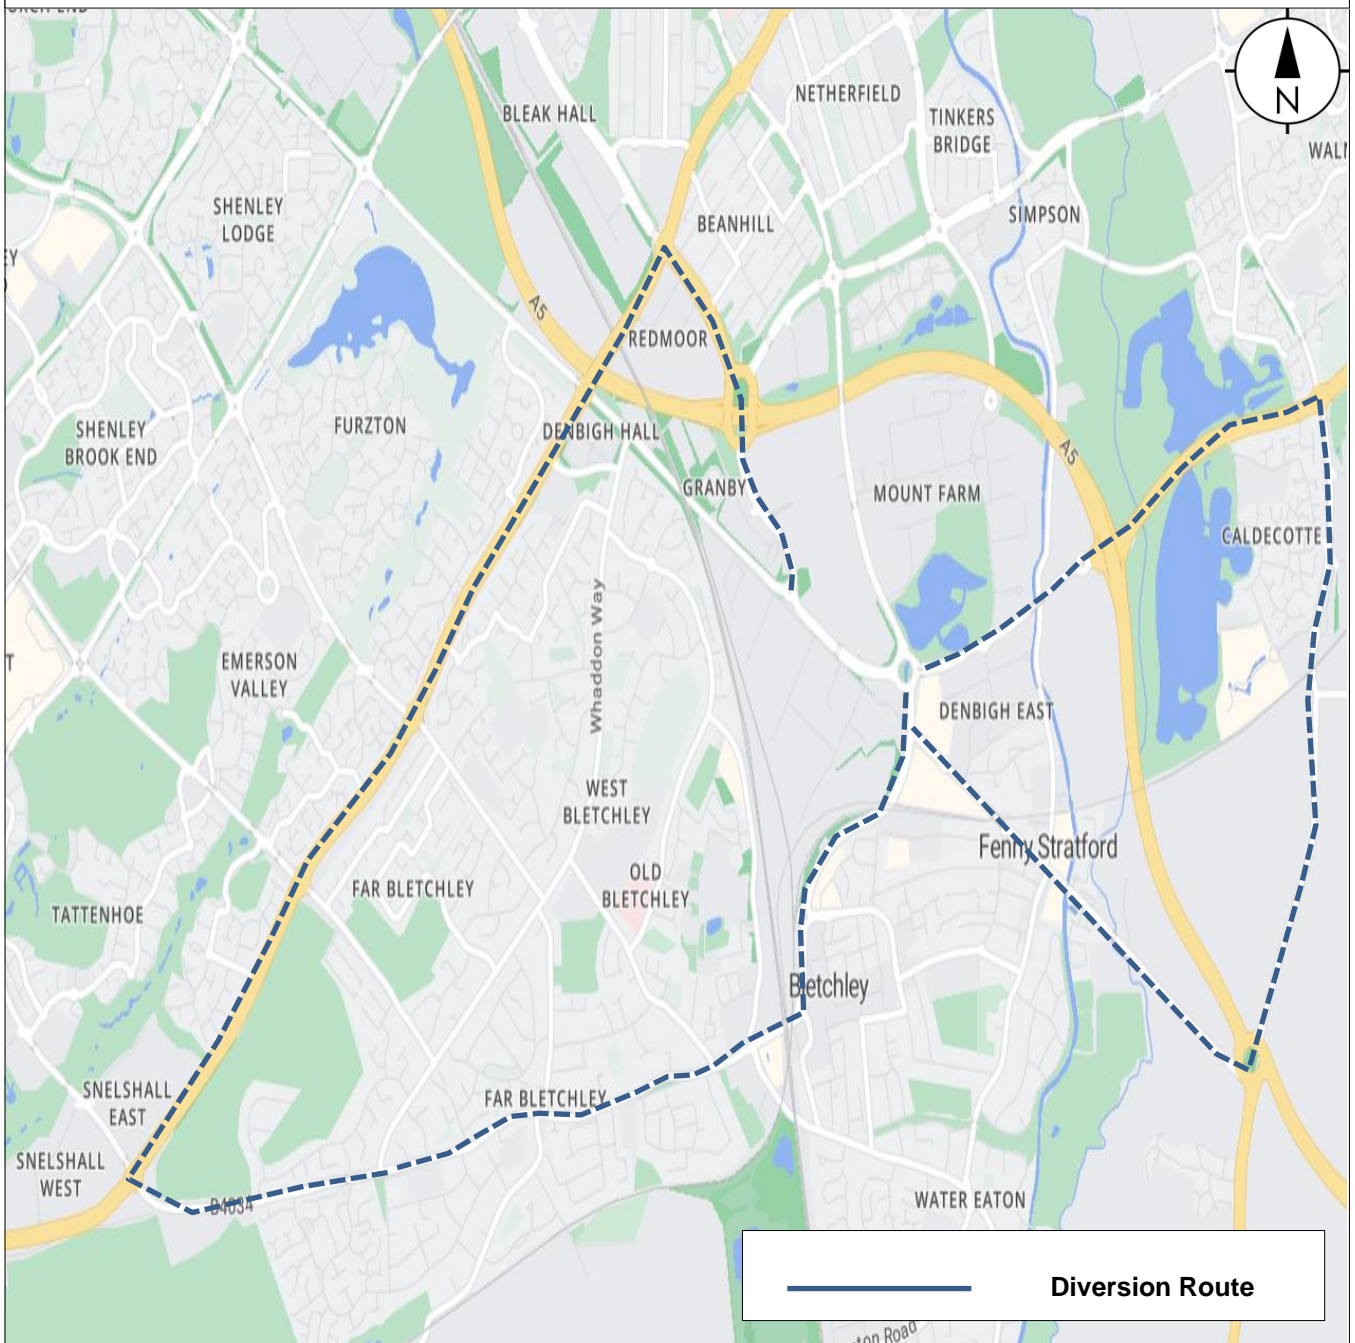

MAP FOR ORDER

Map referred to in the Council of the Borough of Milton Keynes (Various Roads in Bow Brickhill, Hanslope, Astwood, Central Milton Keynes, Bletchley and Willen) (Temporary Closure) Order 2023.

Watling Street Bletchley Diversion

This map is not to scale

The common seal of the Council of the Borough of Milton Keynes was hereunto affixed in the presence of:

.....
HEAD OF LEGAL SERVICES