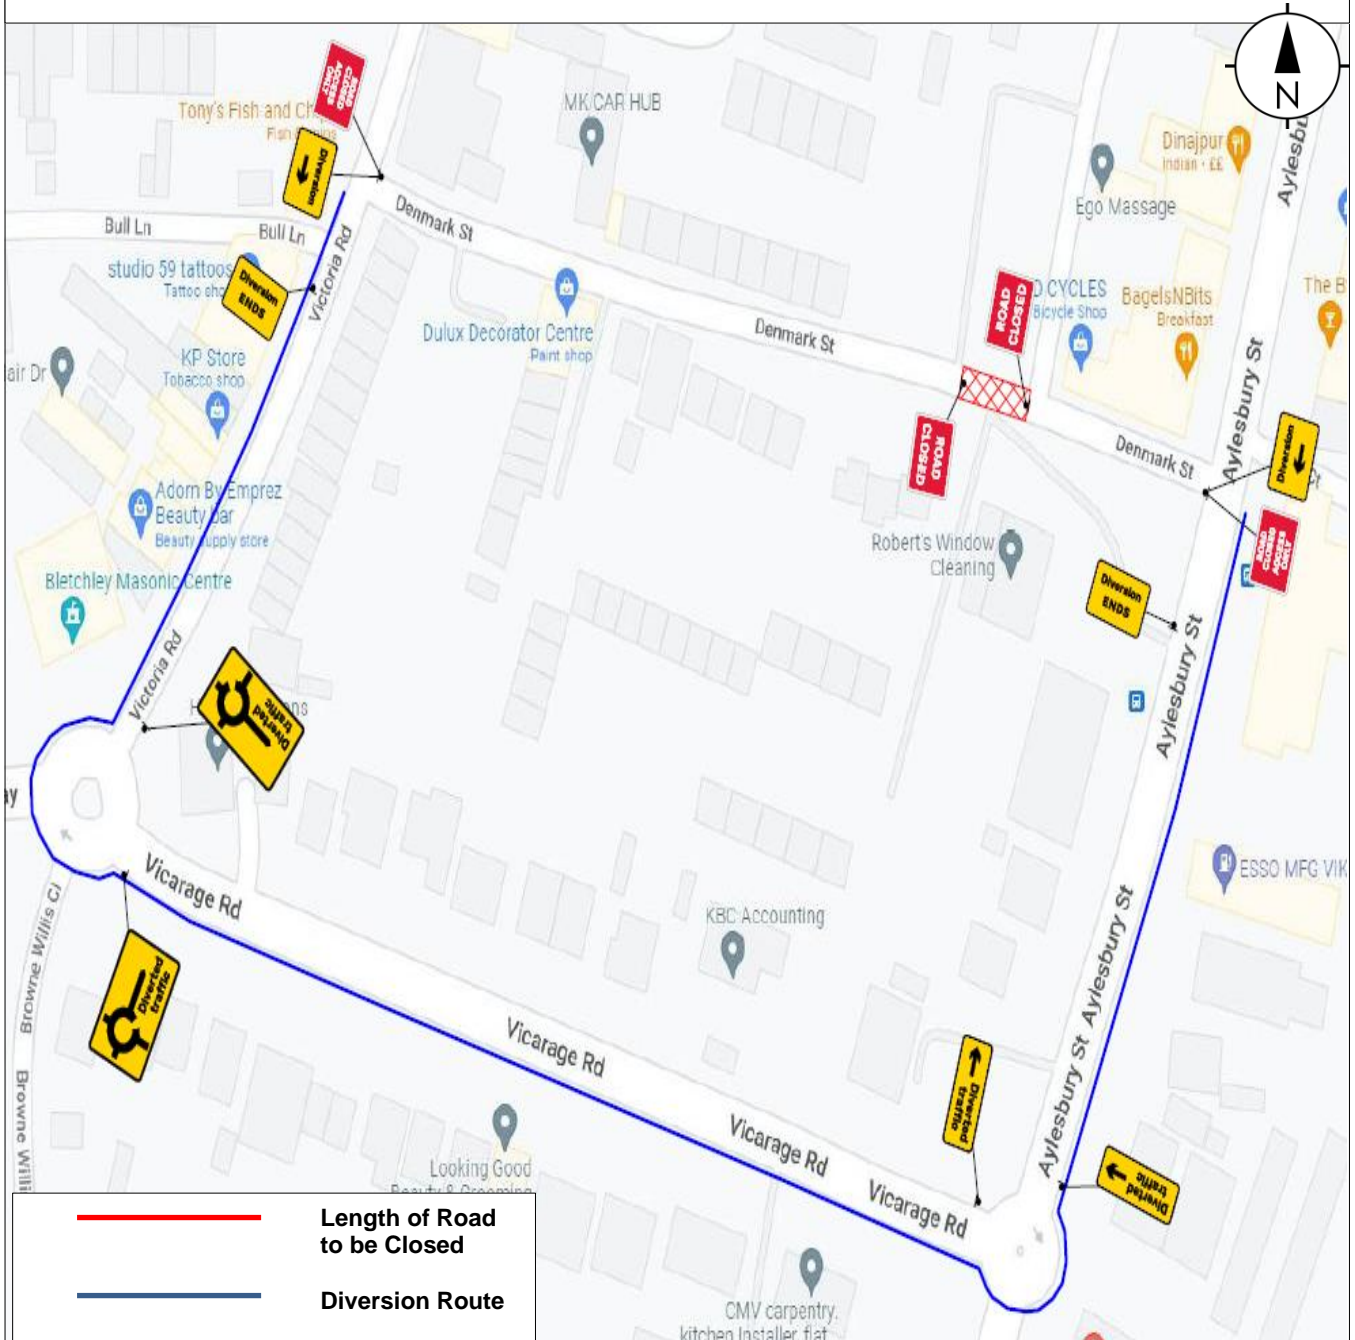

MAP FOR ORDER

Map referred to in Milton Keynes City Council (Various Roads and Redways Central Milton Keynes, Bletchley, Browns Wood, Glebe farm, Castlethorpe and Olney) (Temporary Closure) Order 2023.

Denmark Street Bletchley

This map is not to scale

The common seal of Milton Keynes City Council was hereunto affixed in the presence of:

.....
HEAD OF LEGAL SERVICES