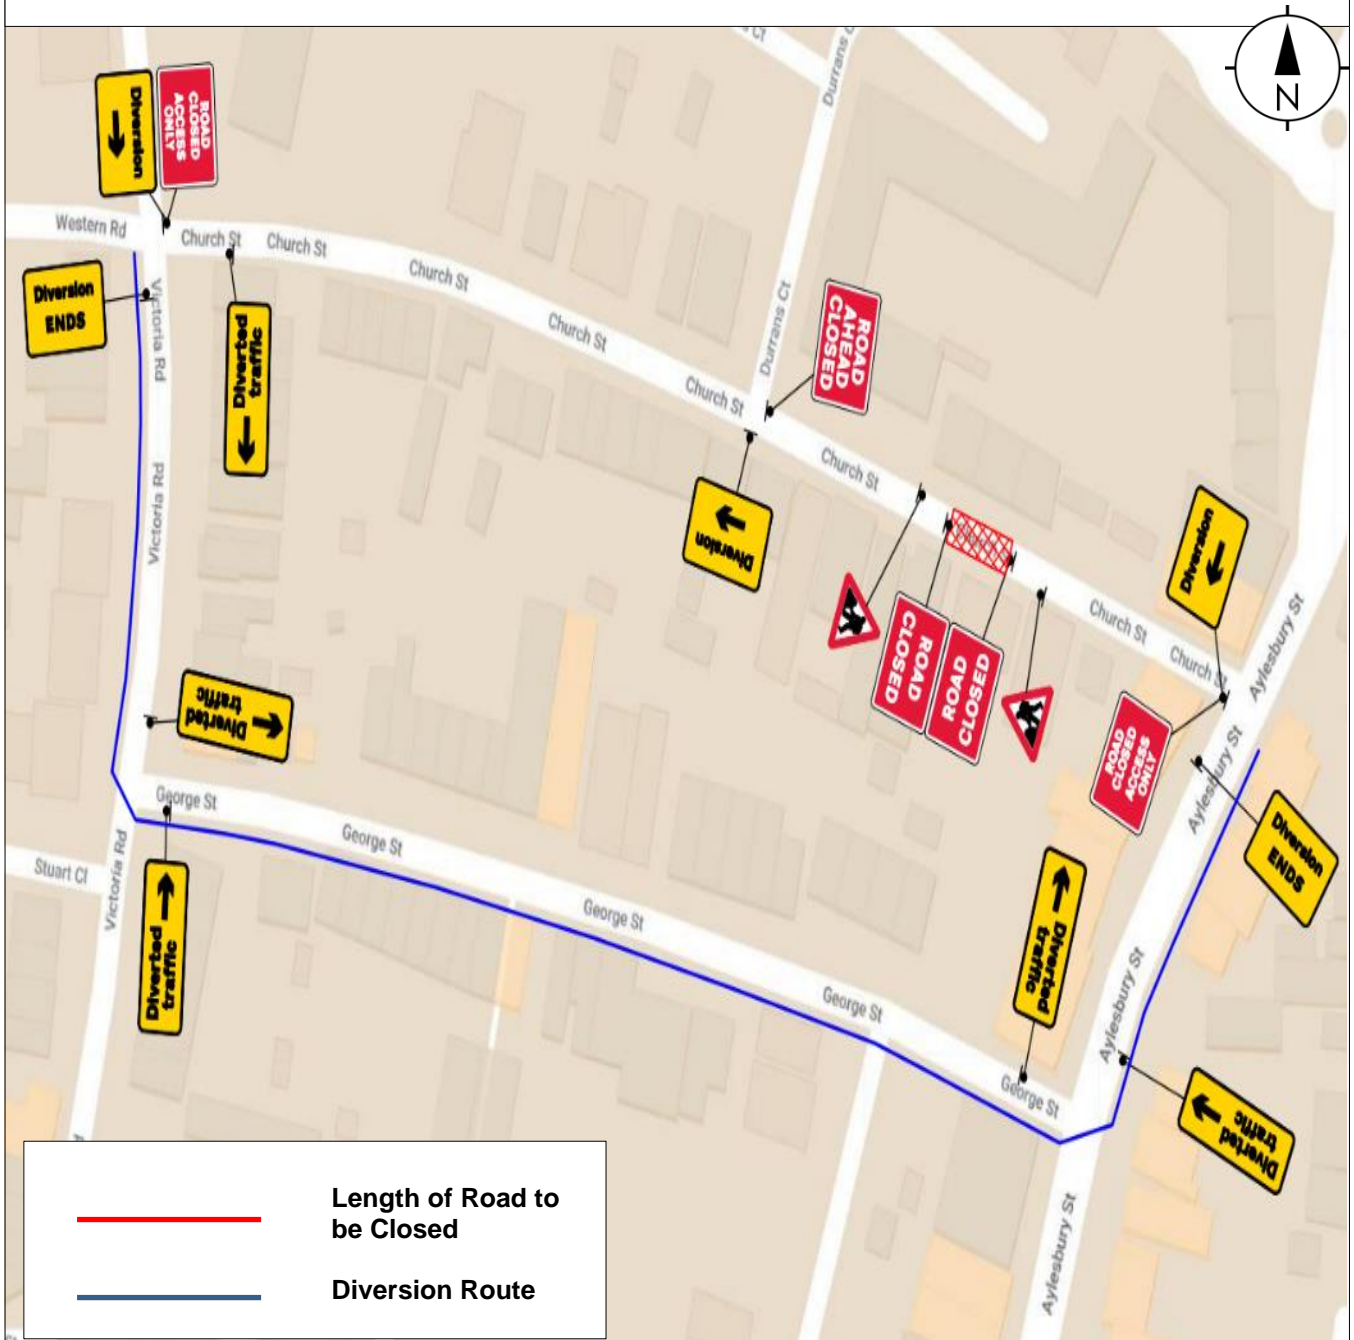

MAP FOR ORDER

Map referred to in Milton Keynes City Council (Various Roads Wolverton, Bletchley, Two Mile Ash, Redmoor) (Temporary Closure) Order 2023.

Church Street Bletchley

This map is not to scale

The common seal of Milton Keynes City Council was hereunto affixed in the presence of: