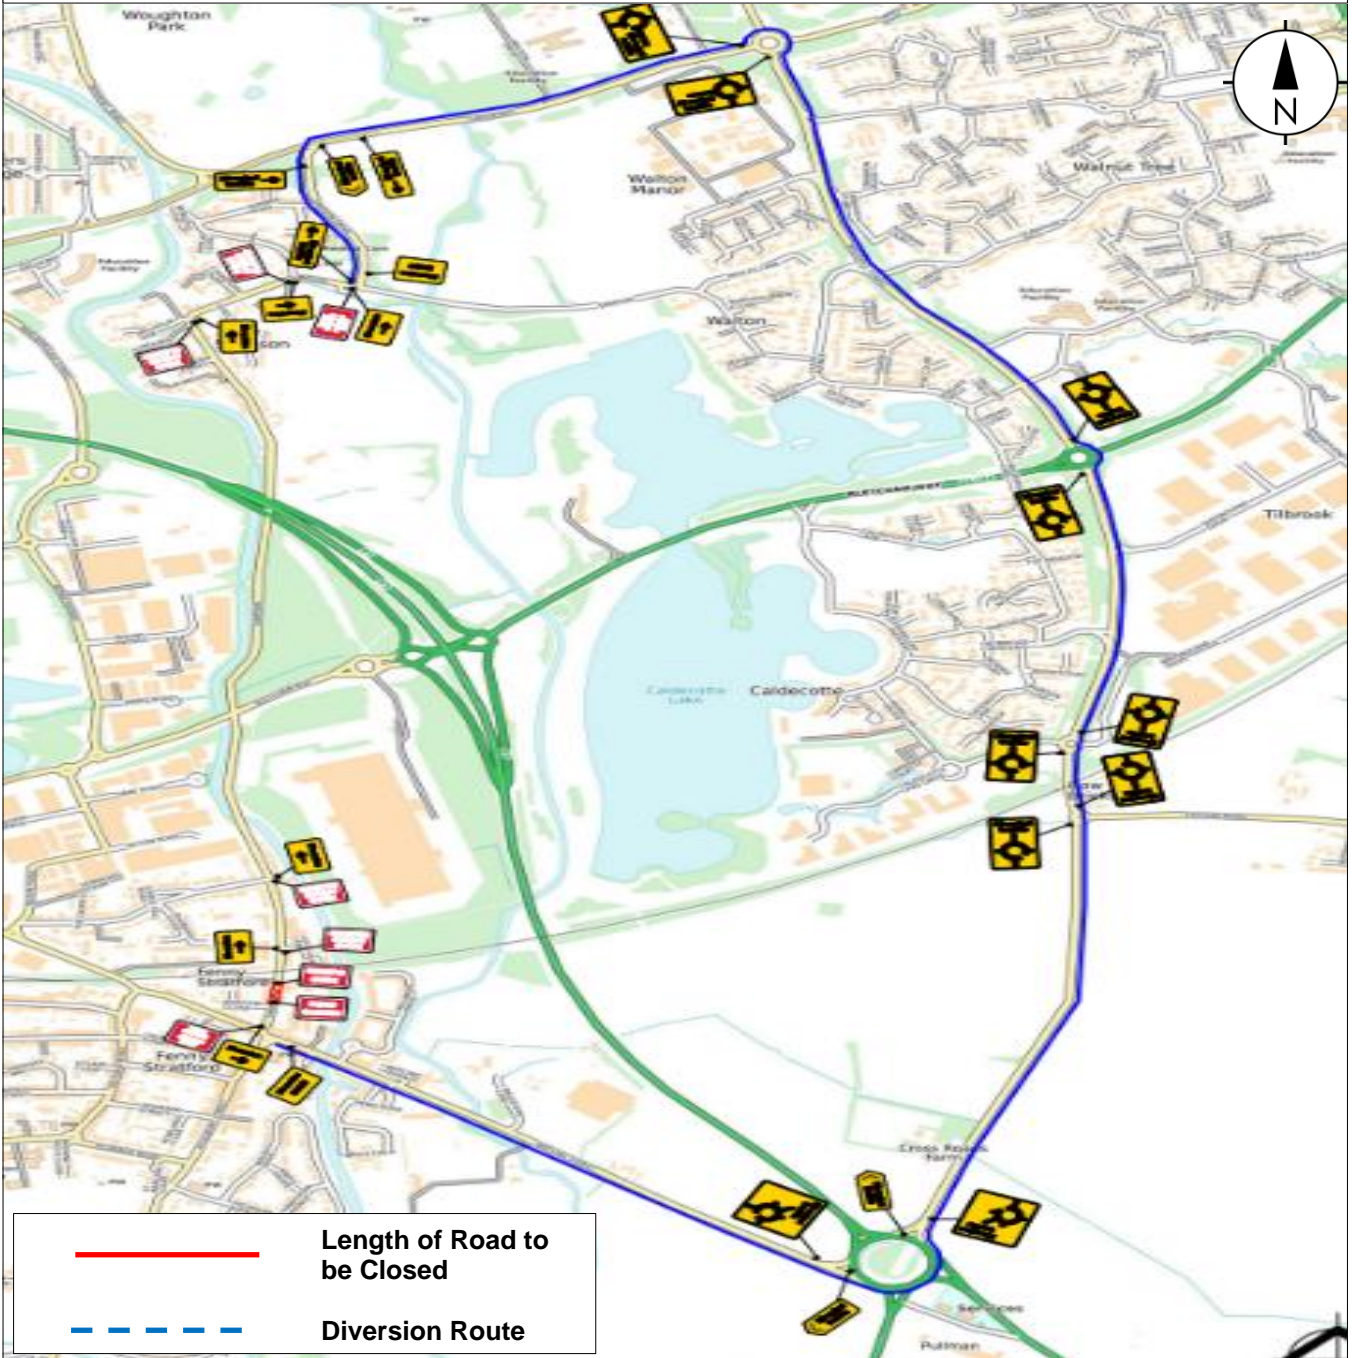

MAP FOR ORDER

Map referred to in Milton Keynes City Council (Various Roads Wolverton, Bletchley, Two Mile Ash, Redmoor) (Temporary Closure) Order 2023.

Simpson Road Bletchley

This map is not to scale

The common seal of Milton Keynes City Council was hereunto affixed in the presence of: