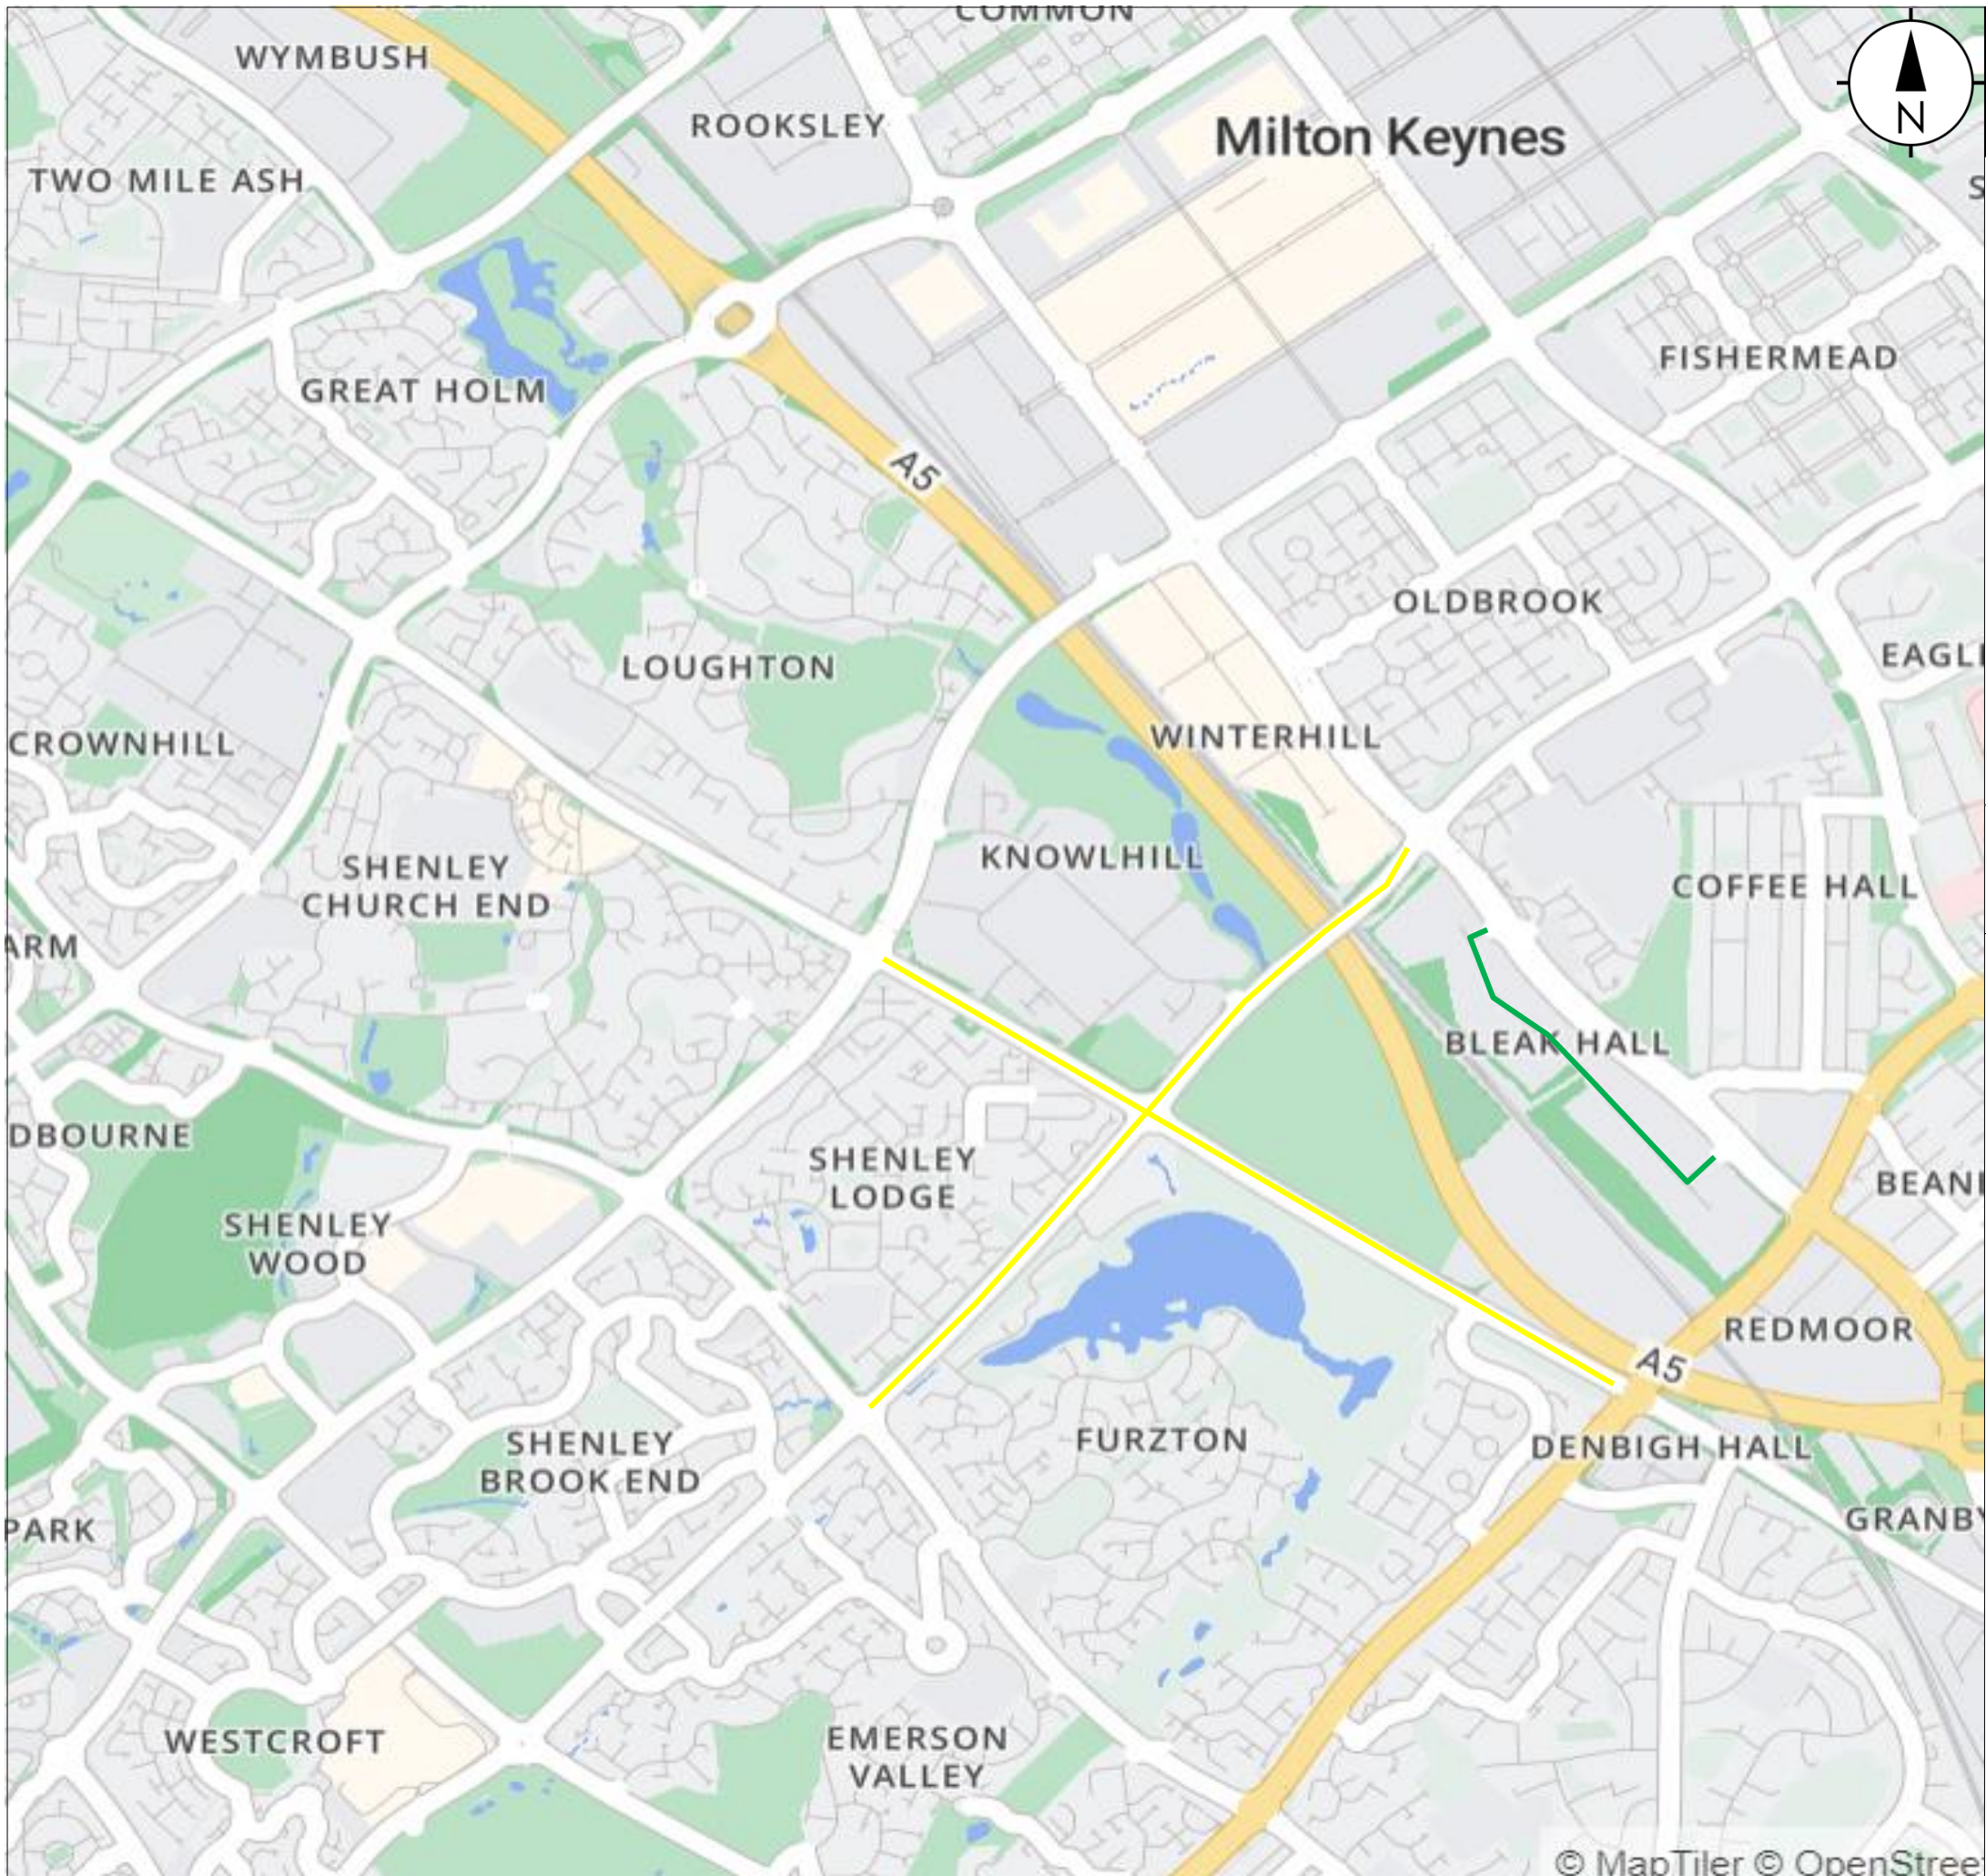

# MAP FOR ORDER

**KEY:**

-  ROAD CLOSURE
-  DIVERSION ROUTE

**MILTON KEYNES CITY COUNCIL  
 (VARIOUS ROADS IN MILTON  
 KEYNES) (MILTON KEYNES BOWL  
 MUSE CONCERT 2023) (TEMPORARY  
 CLOSURE AND RESTRICTIONS)  
 ORDER 2023**

# MAP FOR ORDER

- KEY:**
-  30 MPH SPEED LIMIT
  -  TEMPORARY ONE-WAY SYSTEM

**MILTON KEYNES CITY COUNCIL  
(VARIOUS ROADS IN MILTON  
KEYNES) (MILTON KEYNES BOWL  
MUSE CONCERT 2023) (TEMPORARY  
CLOSURE AND RESTRICTIONS)  
ORDER 2023**