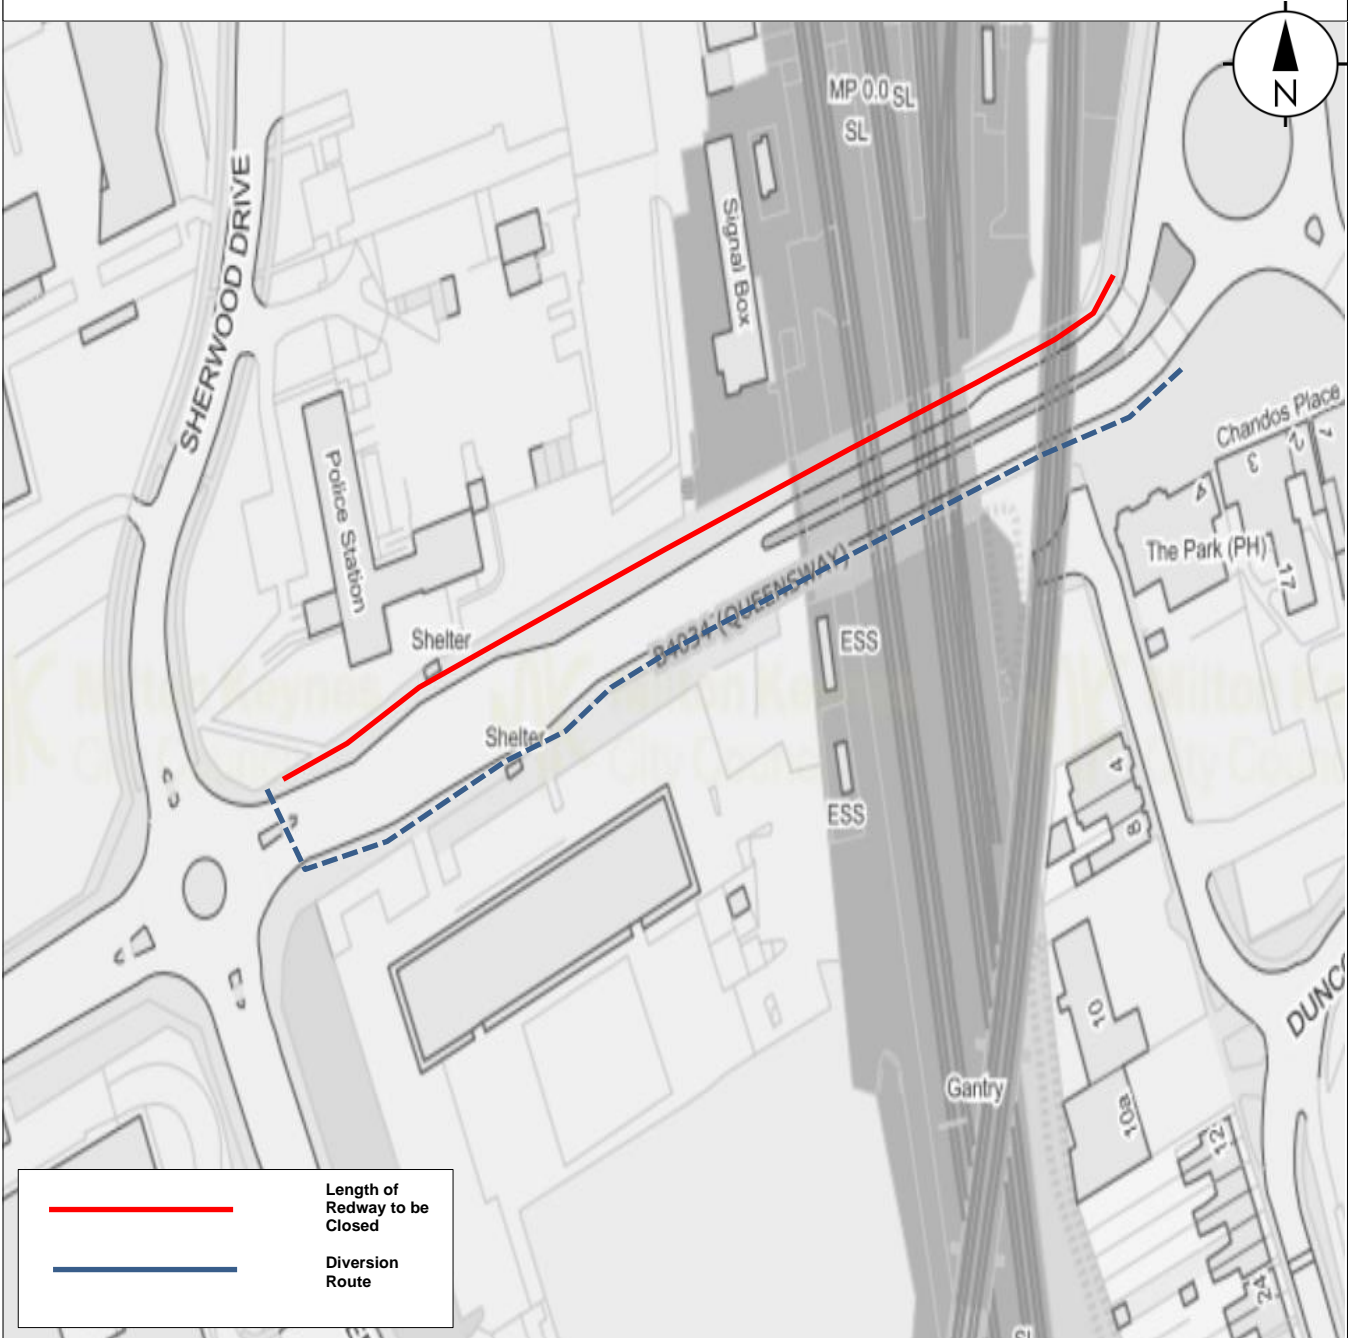

# MAP FOR ORDER

Map referred to in "Milton Keynes City Council (Redway BY04 Central Bletchley) (Temporary Closure) Order 2023.

Redway BY04 Central Bletchley

This map is not to scale

The common seal of Milton Keynes City Council was hereunto affixed in the presence of: