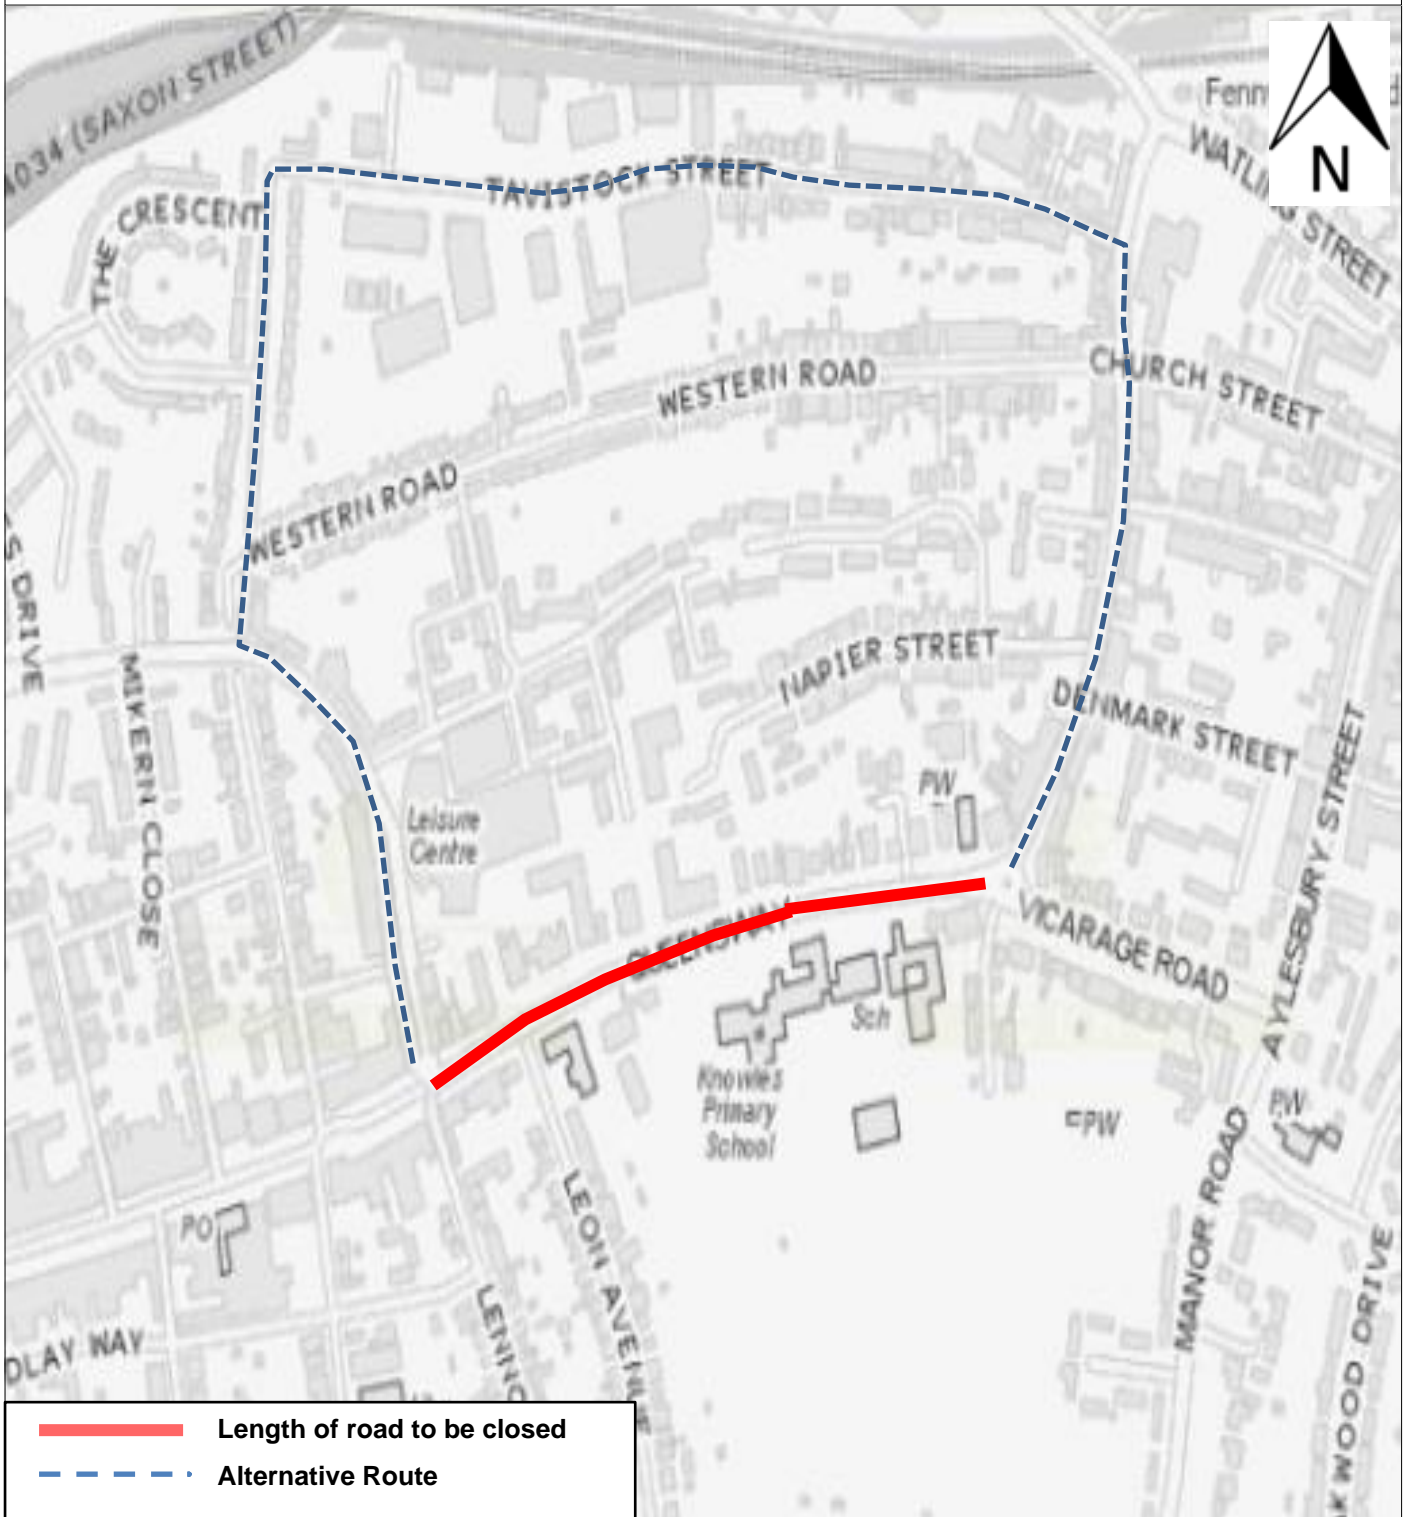

MAP FOR ORDER

Map referred to in 'Milton Keynes City Council (Remembrance Day Parades, Various Roads, Milton Keynes) (Temporary Road Closures 2023)

Bletchley Parade

This map is not to scale

The common seal of Milton Keynes City Council was hereunto affixed in the presence of: