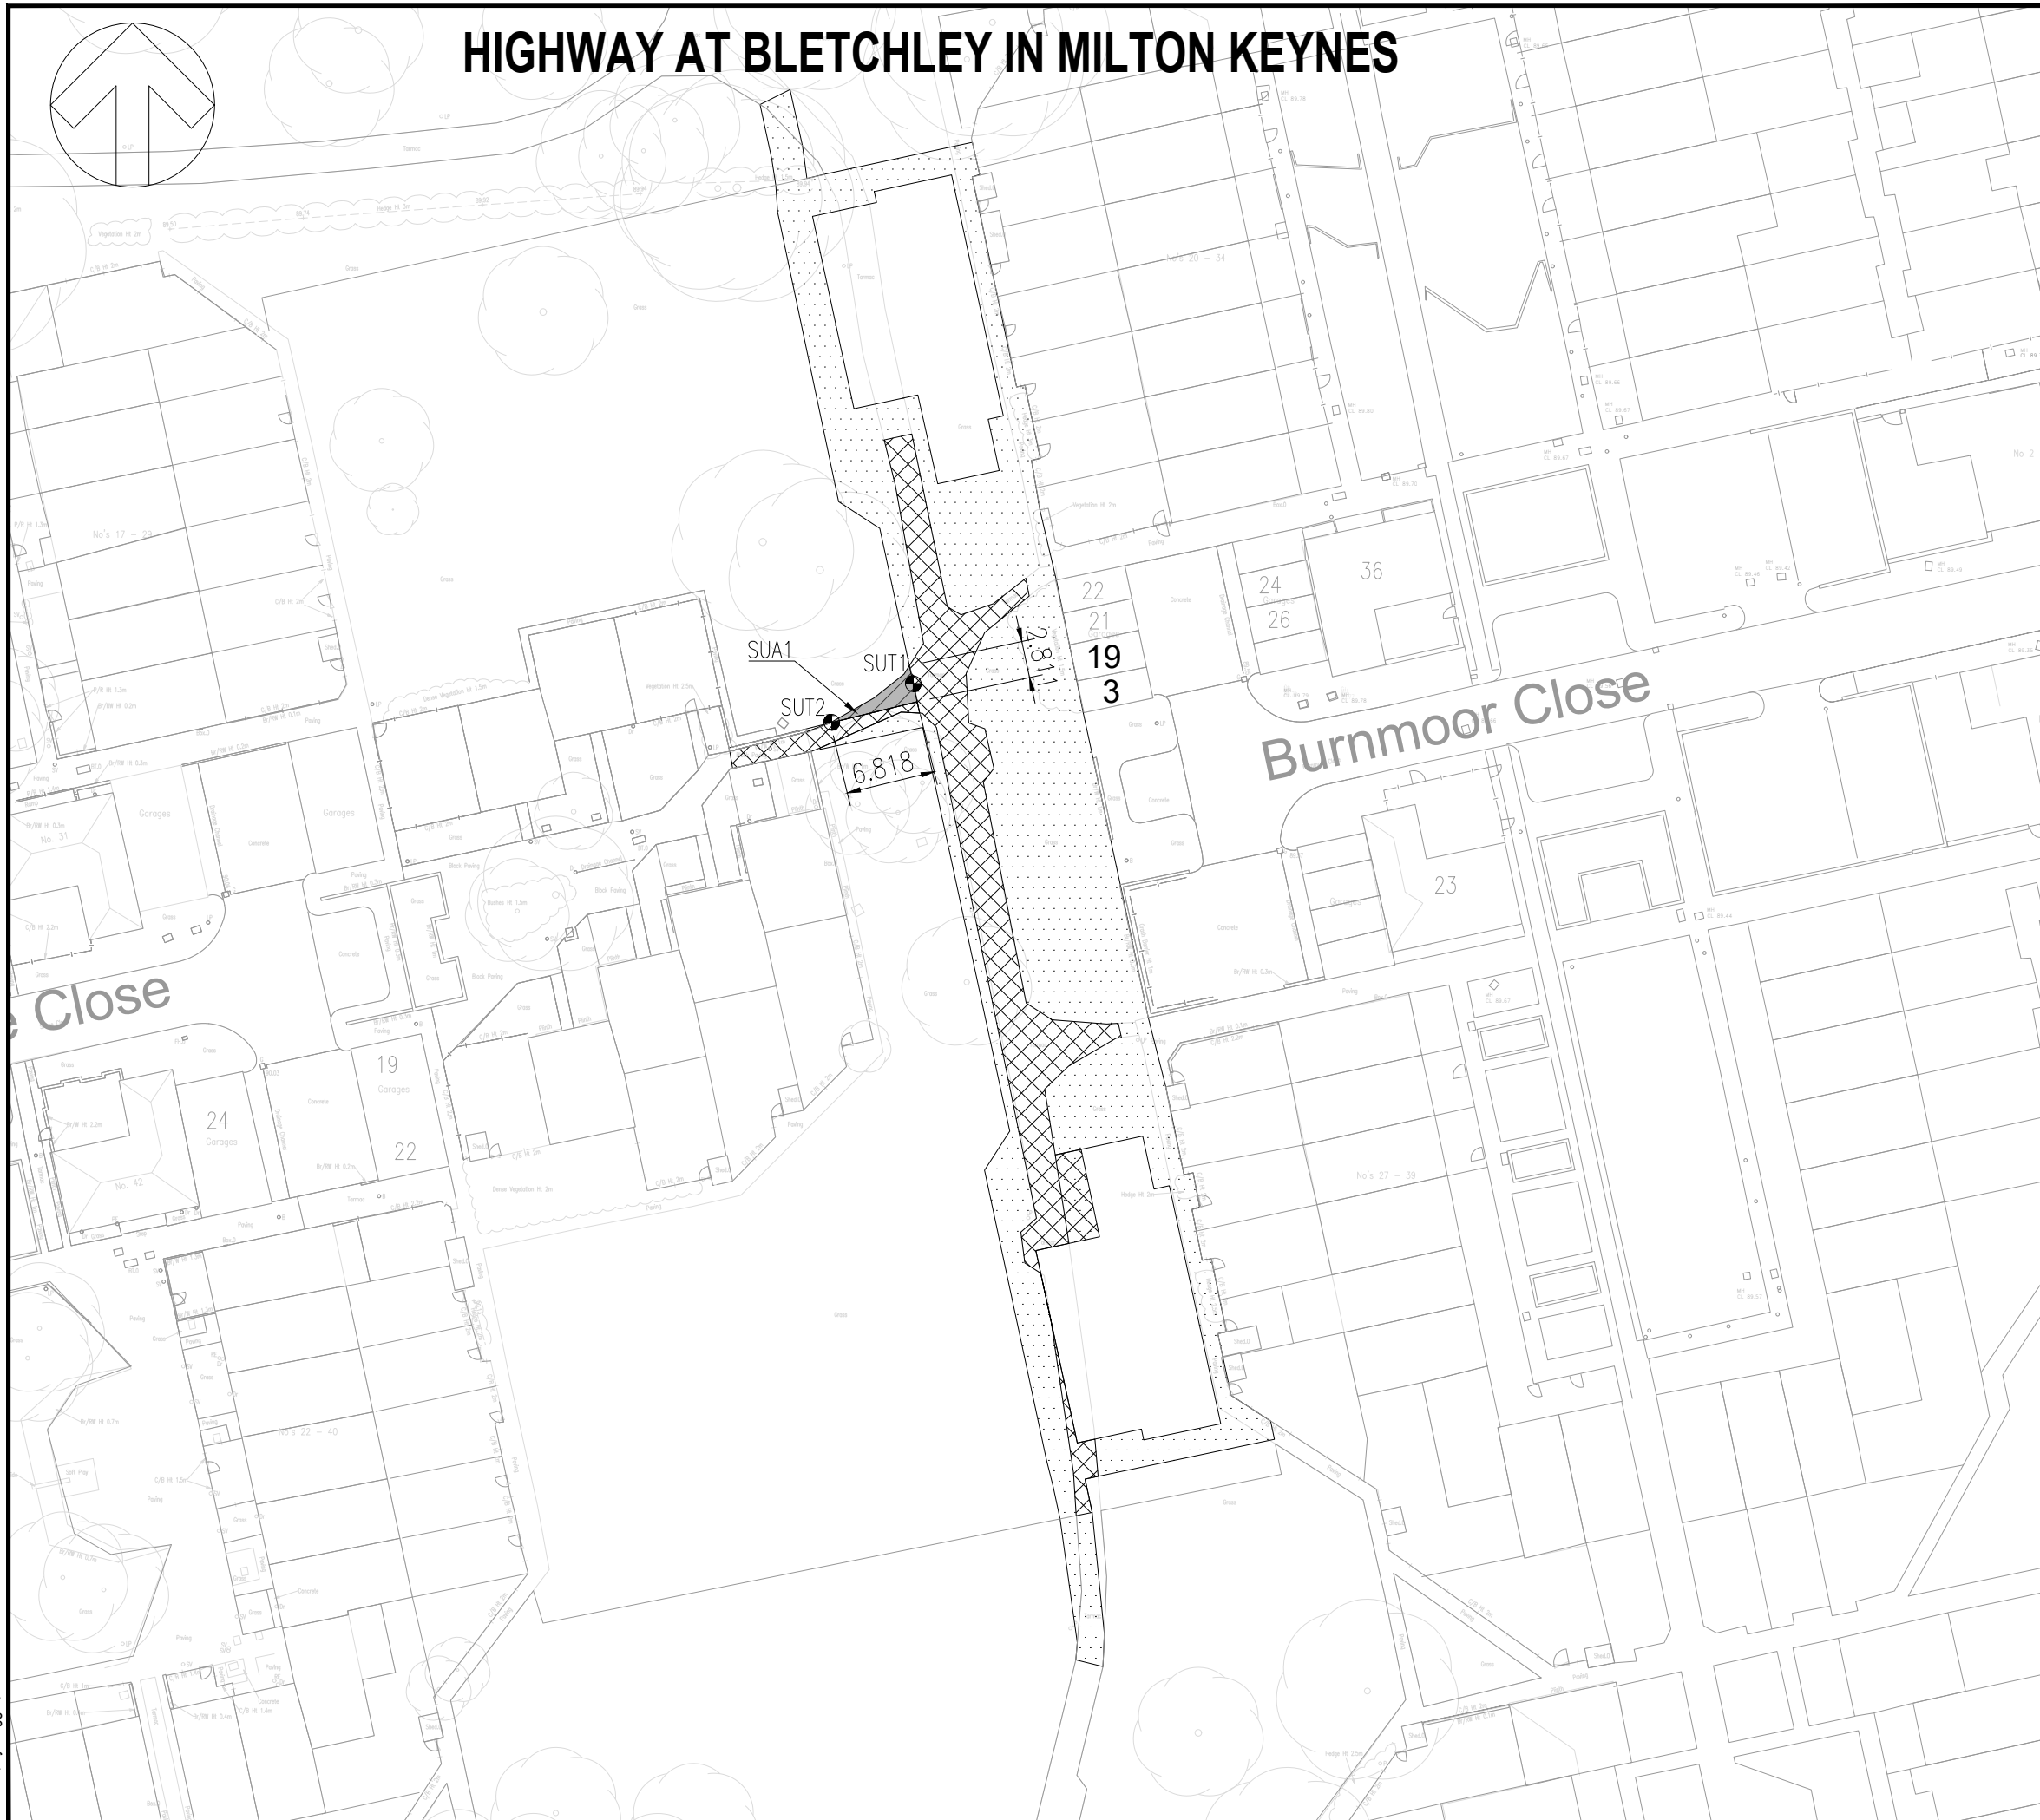

HIGHWAY AT BLETCHLEY IN MILTON KEYNES

Highway to be stopped up 

Proposed highway to be improved 

Proposed new highway 

National Transport Casework Team

Department for Transport

Plan No:
NATTRAN/SE/S247/5526

Signed by Authority of the Secretary of State

On 23 October 2023

Signature

SANDRA ZAMENZADEH
An Official in the
National Transport Casework Team
Department for Transport