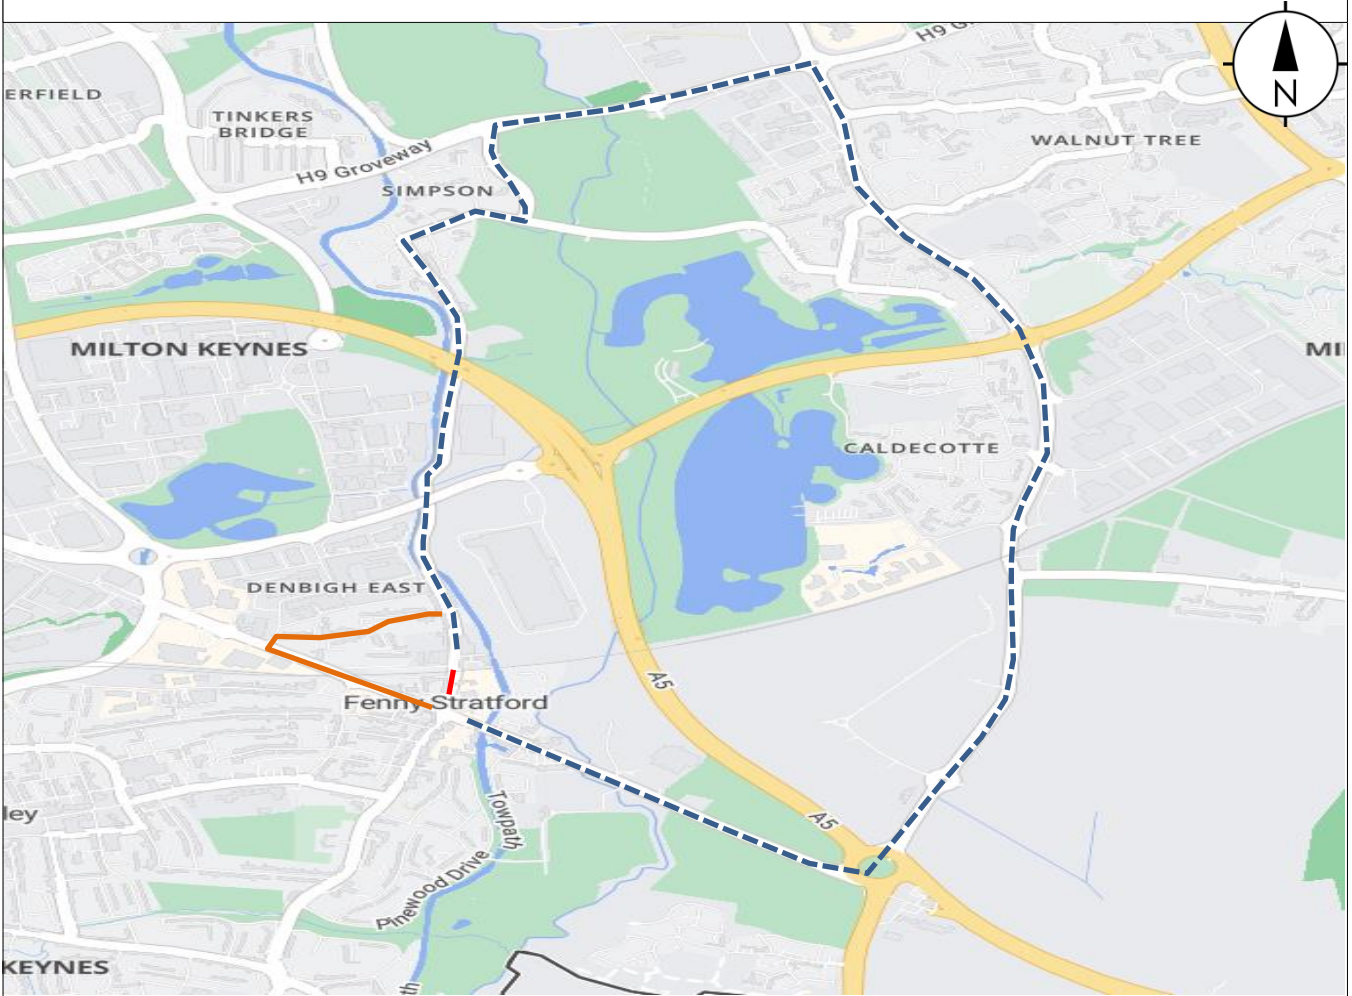

# MAP FOR ORDER

	<b>Length of Road to be Closed</b>
	<b>Diversion Route</b>
	<b>HGV Diversion Route</b>

Map referred to in Milton Keynes City Council (Various Roads in Stony Stratford, Fenny Stratford, Wolverton and Bow Brickhill) (Temporary Closure) Order 2023.

Buckingham Road Bletchley

This map is not to scale

The common seal of Milton Keynes City Council was hereunto affixed in the presence of:

.....  
**HEAD OF LEGAL SERVICES**